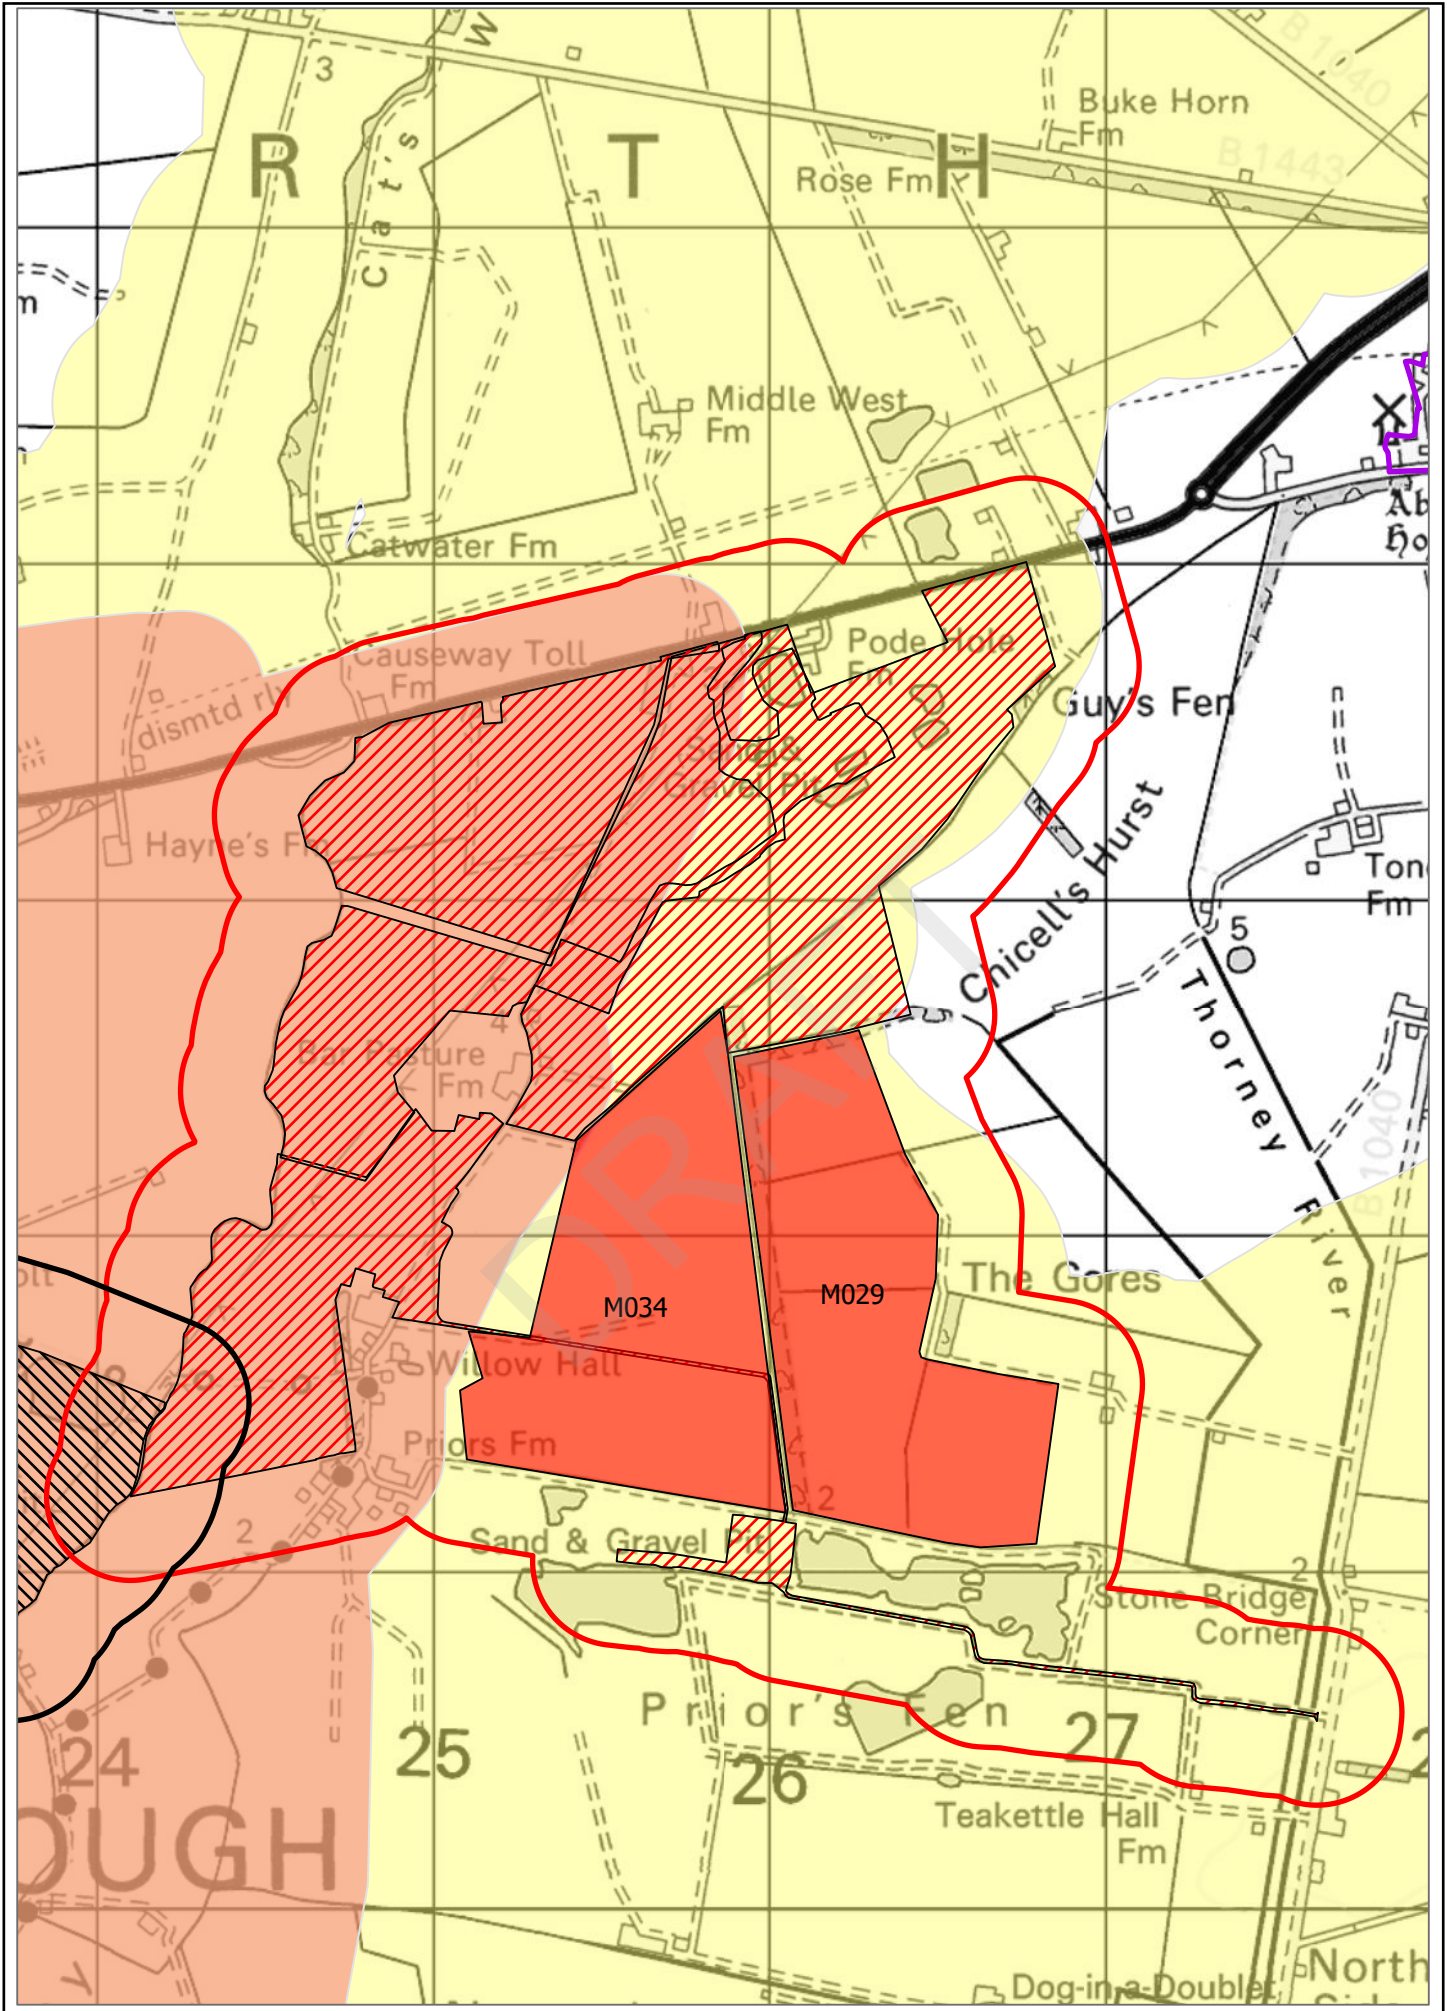

Cambridgeshire and Peterborough Minerals and Waste Local Plan 2036

Further Consultation Draft Policies Map

DRAFT

Map Key

-  MAA – Mineral Allocation Area
-  MDA – Mineral Development Area
-  WMA – Waste Management Area
-  TIA – Transport Infrastructure Area
-  WRA – Water Recycling Area

Scale: 1:115,000

Overview Map - D

Cambridgeshire and Peterborough
Minerals & Waste Local Plan: Further Draft

Inset Map - 7

Scale: 1:115,000

Overview Map - E

Cambridgeshire and Peterborough Minerals & Waste Local Plan: Further Draft

N
 Scale: 1:115,000

Overview Map - J

Cambridgeshire and Peterborough
Minerals & Waste Local Plan: Further Draft

© OS Crown Copyright Licence 100024236

Scale: 1:115,000

Overview Map - K

Cambridgeshire and Peterborough
Minerals & Waste Local Plan: Further Draft

Inset Map - 1

Inset Map - 3

This page is intentionally left blank