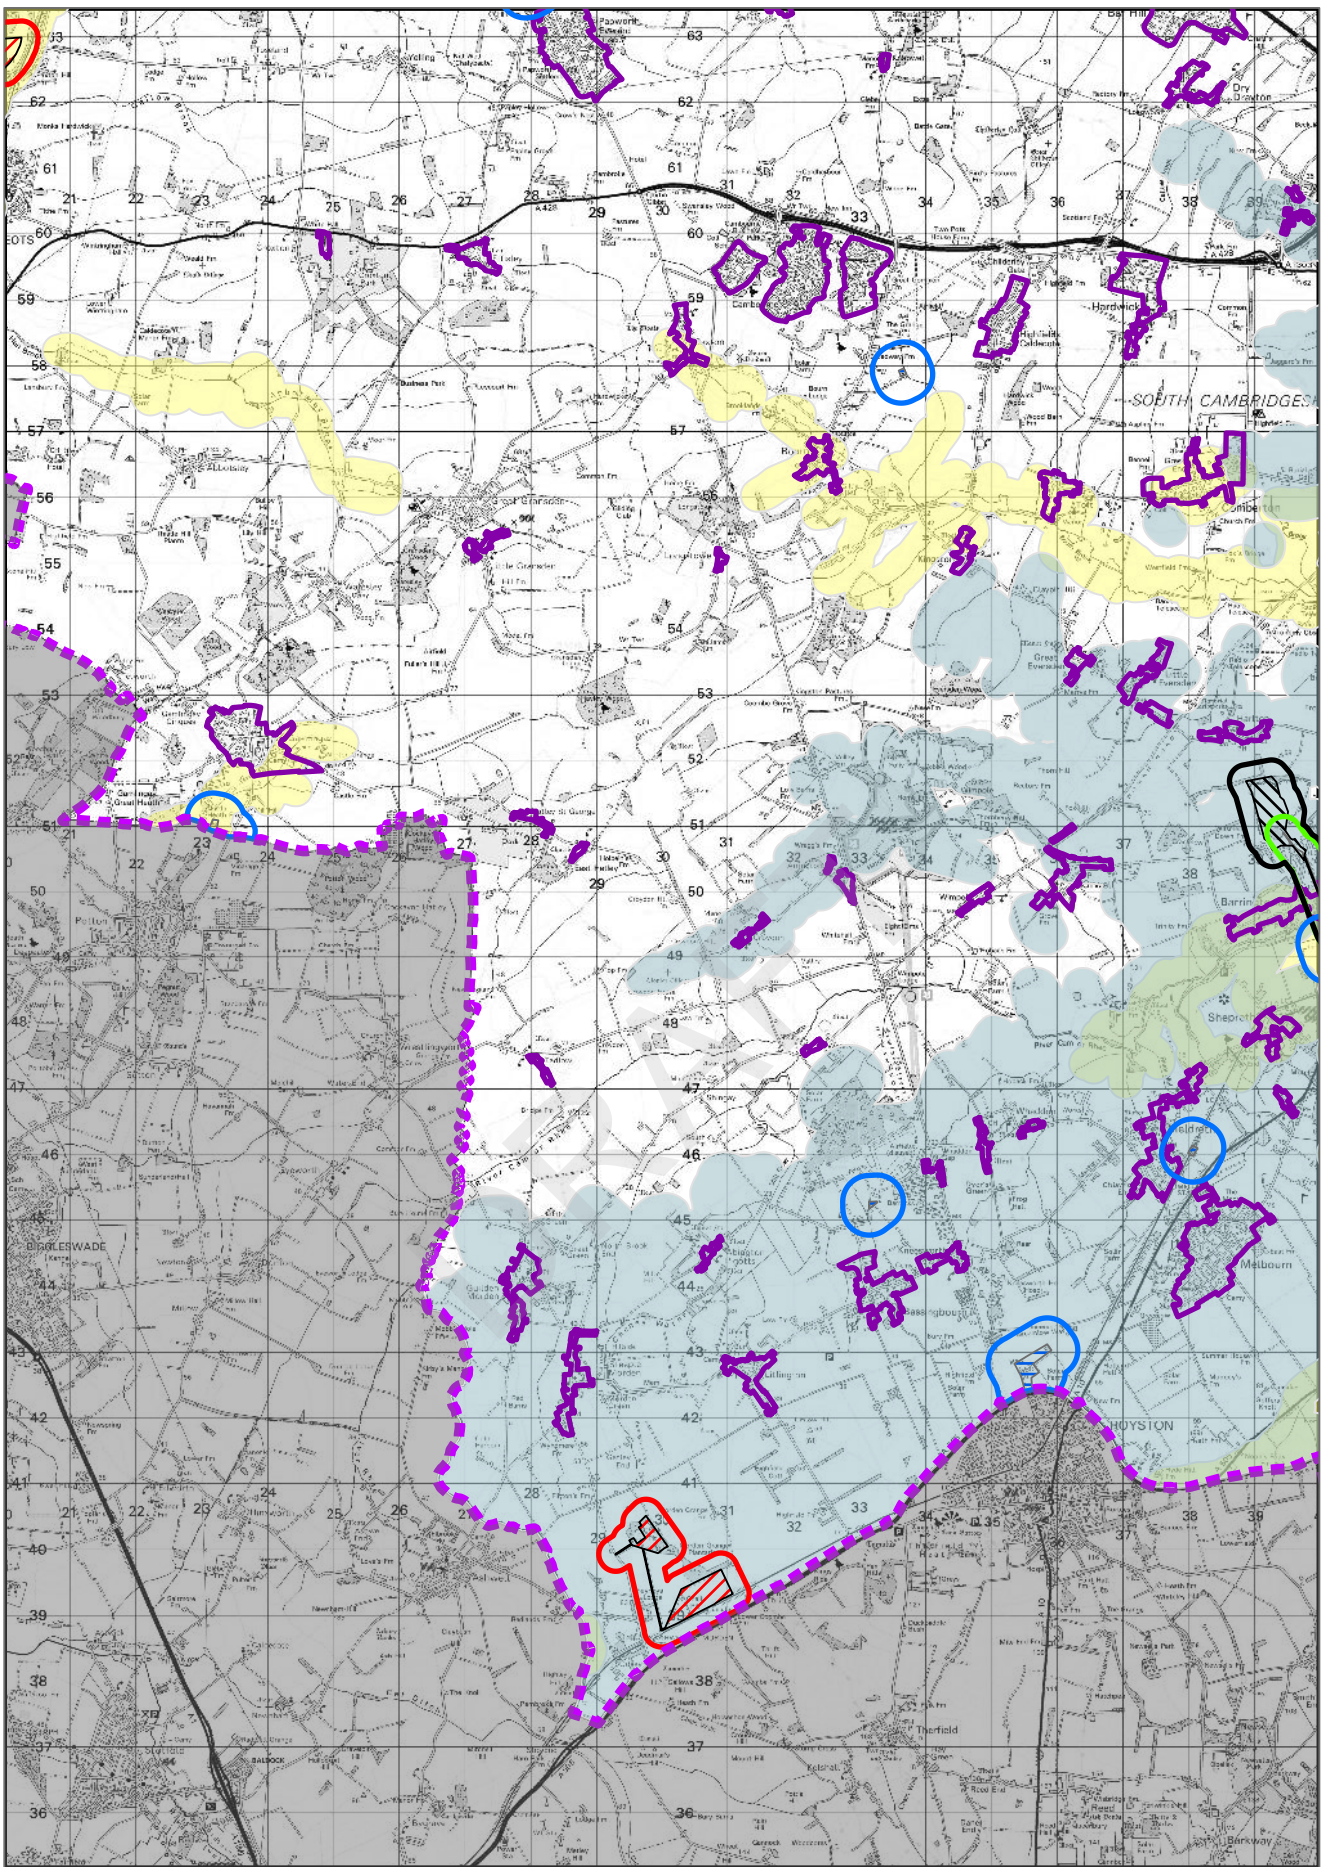

Cambridgeshire and Peterborough Minerals and Waste Local Plan 2036

Further Consultation Draft Policies Map

DRAFT

Map Key

-  MAA – Mineral Allocation Area
-  MDA – Mineral Development Area
-  WMA – Waste Management Area
-  TIA – Transport Infrastructure Area
-  WRA – Water Recycling Area

-  Plan Area Boundary

Scale: 1:400,000

Grid Plan
Cambridgeshire and Peterborough
Minerals & Waste Local Plan: Further Draft

Inset Map - 1

Scale: 1:115,000

Overview Map - A

Cambridgeshire and Peterborough Minerals & Waste Local Plan: Further Draft

Scale: 1:115,000

Overview Map - F

Cambridgeshire and Peterborough Minerals & Waste Local Plan: Further Draft

Scale: 1:115,000

Overview Map - G

Cambridgeshire and Peterborough Minerals & Waste Local Plan: Further Draft

© OS Crown Copyright Licence 100024236

N
 Scale: 1:115,000

Overview Map - H

Cambridgeshire and Peterborough
 Minerals & Waste Local Plan: Further Draft

N
 Scale: 1:115,000

Overview Map - I

Cambridgeshire and Peterborough
 Minerals & Waste Local Plan: Further Draft