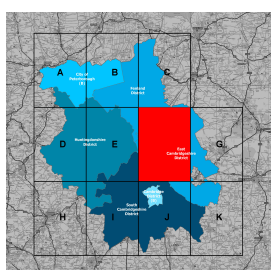

-  Plan Area Boundary

Scale: 1:400,000

Grid Plan
Cambridgeshire and Peterborough
Minerals & Waste Local Plan: Further Draft

Inset Map - 1

Scale: 1:115,000

Overview Map - A

Cambridgeshire and Peterborough Minerals & Waste Local Plan: Further Draft

Scale: 1:115,000

Overview Map - B

Cambridgeshire and Peterborough
Minerals & Waste Local Plan: Further Draft

N
 Scale: 1:115,000

Overview Map - C

Cambridgeshire and Peterborough
Minerals & Waste Local Plan: Further Draft

Scale: 1:115,000

Overview Map - D

Cambridgeshire and Peterborough
Minerals & Waste Local Plan: Further Draft

Inset Map - 7

Scale: 1:115,000

Overview Map - E

Cambridgeshire and Peterborough Minerals & Waste Local Plan: Further Draft

Scale: 1:115,000

Overview Map - F

Cambridgeshire and Peterborough Minerals & Waste Local Plan: Further Draft

Scale: 1:115,000

Overview Map - G

Cambridgeshire and Peterborough Minerals & Waste Local Plan: Further Draft