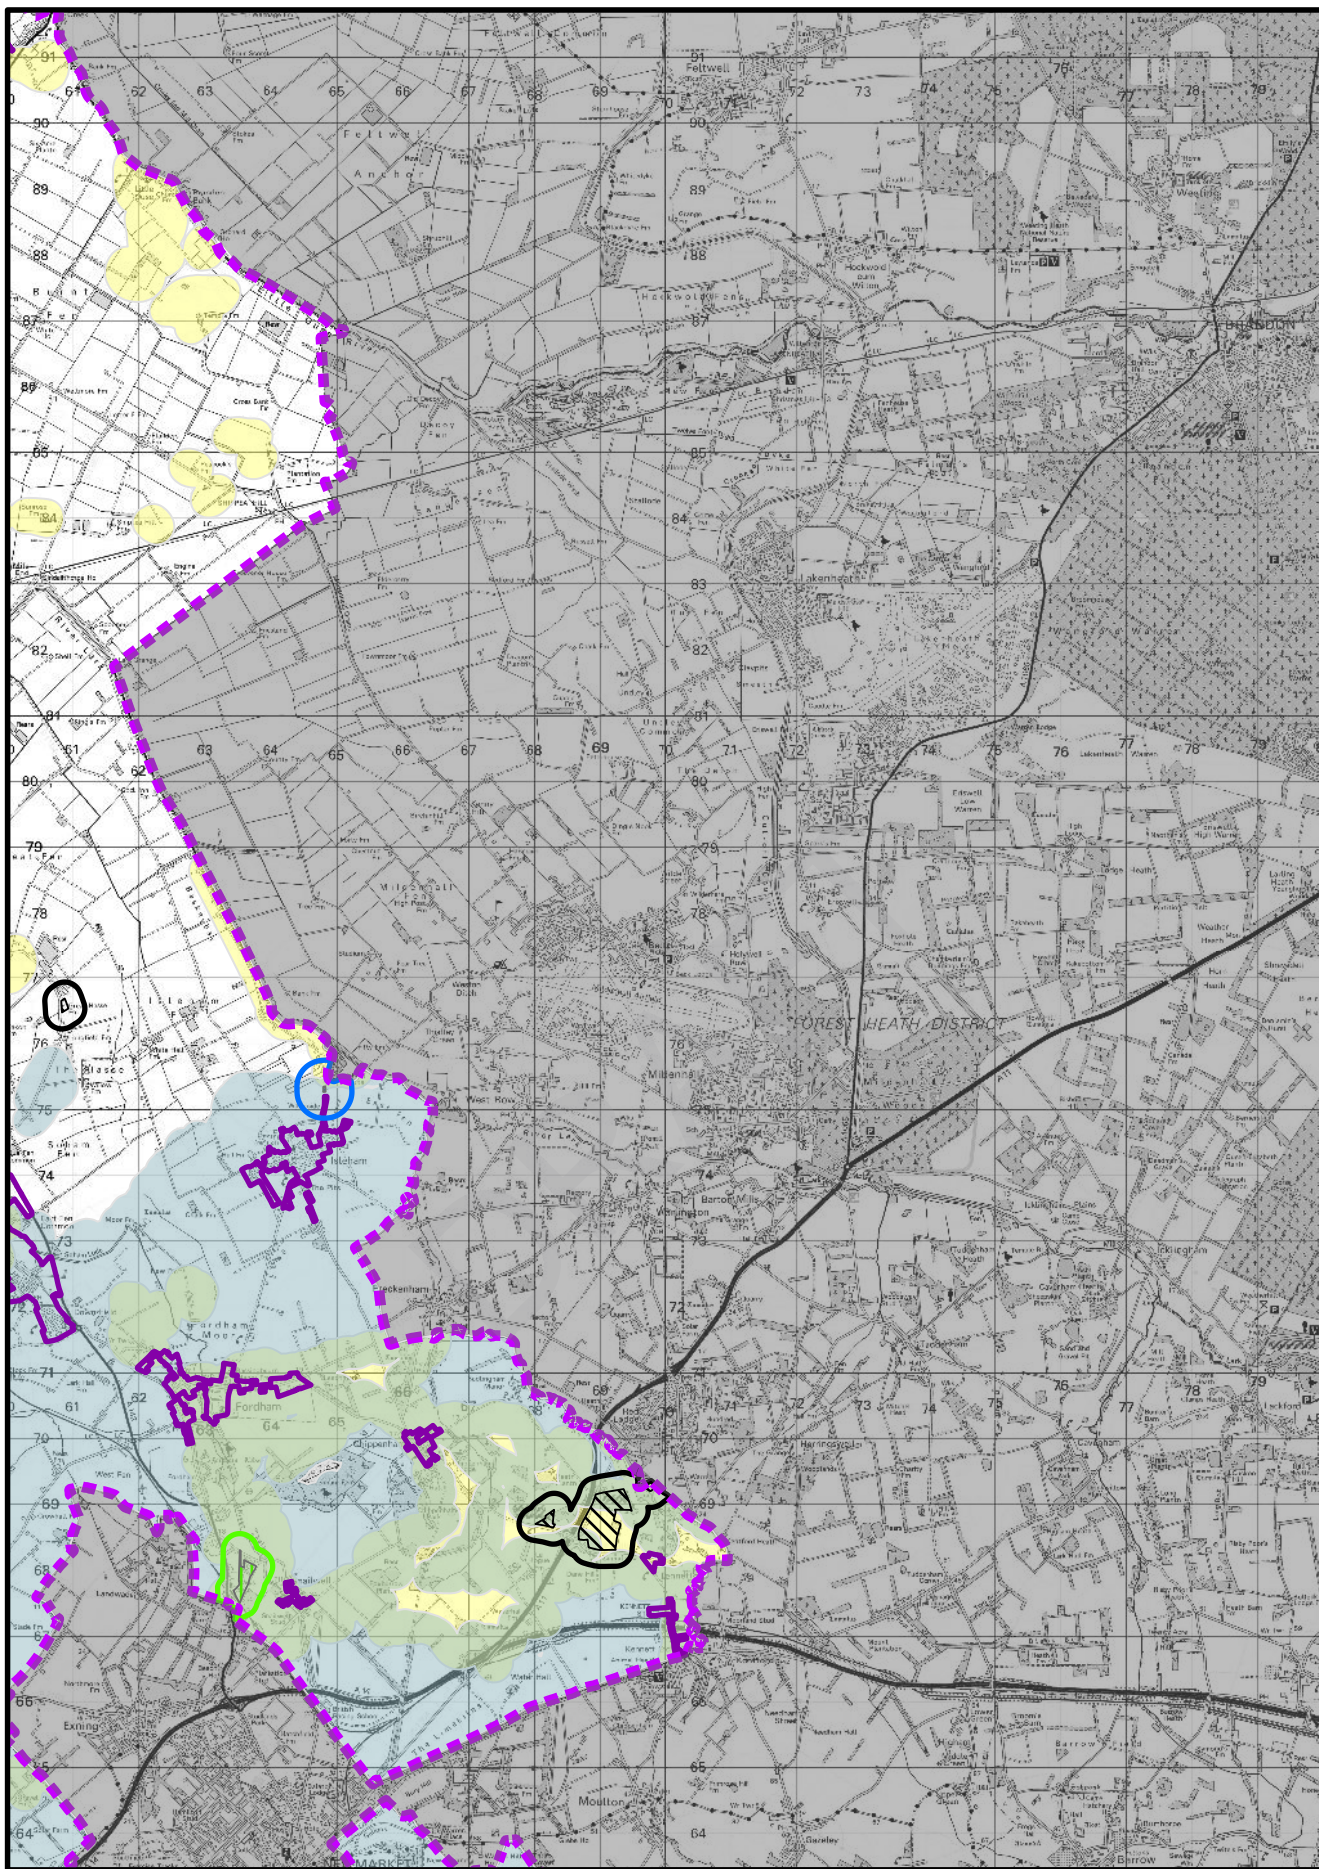

Cambridgeshire and Peterborough Minerals and Waste Local Plan 2036

Further Consultation Draft Policies Map

DRAFT

Map Key

-  MAA – Mineral Allocation Area
-  MDA – Mineral Development Area
-  WMA – Waste Management Area
-  TIA – Transport Infrastructure Area
-  WRA – Water Recycling Area

Scale: 1:115,000

Overview Map - B

Cambridgeshire and Peterborough
Minerals & Waste Local Plan: Further Draft

N
 Scale: 1:115,000

Overview Map - C

Cambridgeshire and Peterborough
Minerals & Waste Local Plan: Further Draft

Scale: 1:115,000

Overview Map - D

Cambridgeshire and Peterborough
Minerals & Waste Local Plan: Further Draft

Inset Map - 7

Scale: 1:115,000

Overview Map - E

Cambridgeshire and Peterborough Minerals & Waste Local Plan: Further Draft

Scale: 1:115,000

Overview Map - F

Cambridgeshire and Peterborough Minerals & Waste Local Plan: Further Draft

Scale: 1:115,000

Overview Map - G

Cambridgeshire and Peterborough Minerals & Waste Local Plan: Further Draft