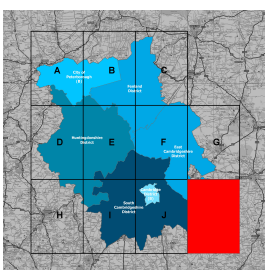

Scale: 1:115,000

Overview Map - F

Cambridgeshire and Peterborough Minerals & Waste Local Plan: Further Draft

Scale: 1:115,000

Overview Map - G

Cambridgeshire and Peterborough Minerals & Waste Local Plan: Further Draft

© OS Crown Copyright Licence 100024236

N
 Scale: 1:115,000

Overview Map - H

Cambridgeshire and Peterborough
 Minerals & Waste Local Plan: Further Draft

N
 Scale: 1:115,000

Overview Map - I

Cambridgeshire and Peterborough
 Minerals & Waste Local Plan: Further Draft

N
 Scale: 1:115,000

Overview Map - J

Cambridgeshire and Peterborough
Minerals & Waste Local Plan: Further Draft

© OS Crown Copyright Licence 100024236

Scale: 1:115,000

Overview Map - K

Cambridgeshire and Peterborough
Minerals & Waste Local Plan: Further Draft

Inset Map - 1

Inset Map - 3

This page is intentionally left blank