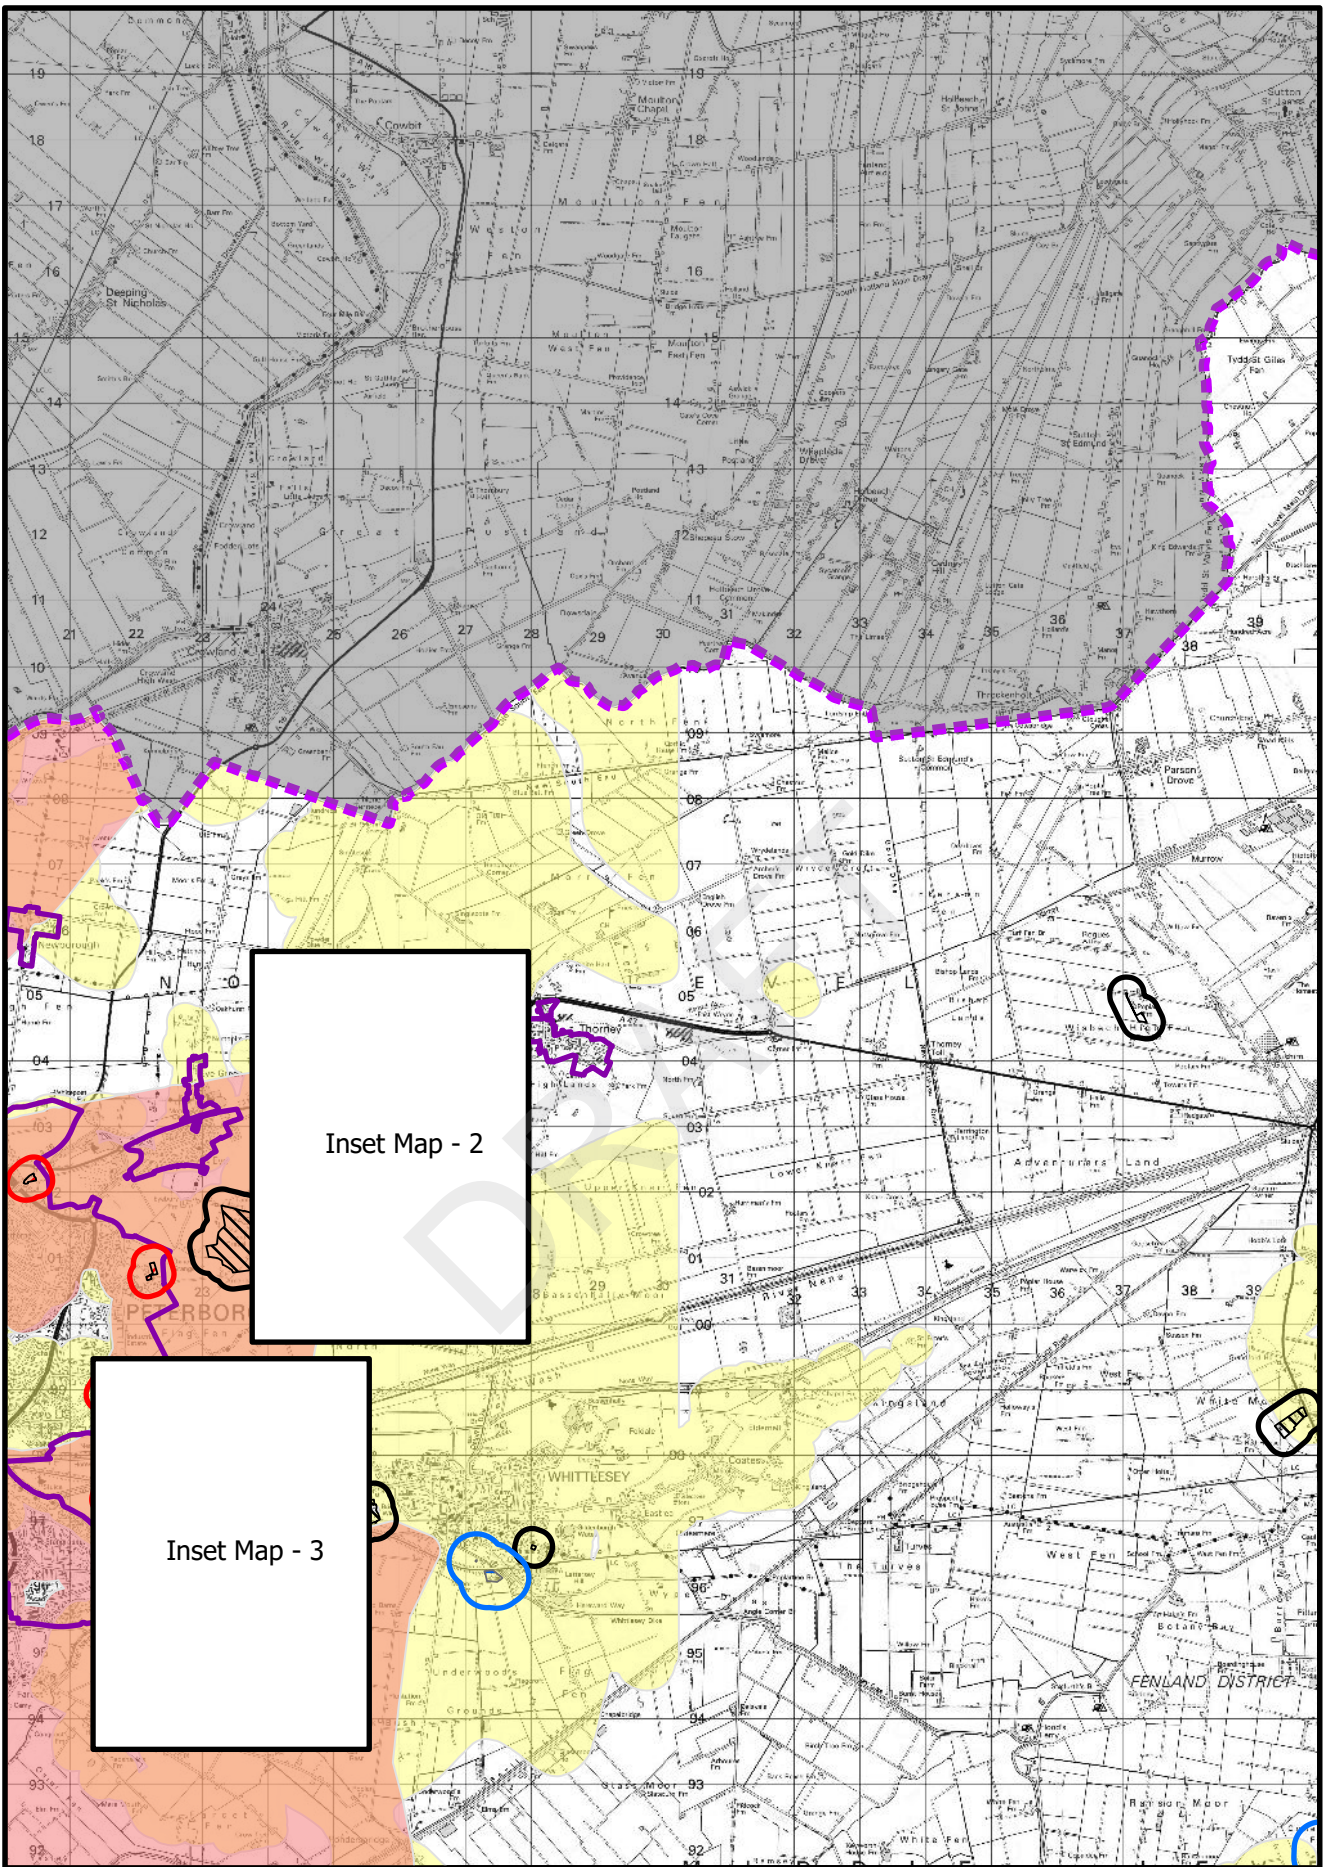

Cambridgeshire and Peterborough Minerals and Waste Local Plan 2036

Further Consultation Draft Policies Map

DRAFT

Map Key

-  MAA – Mineral Allocation Area
-  MDA – Mineral Development Area
-  WMA – Waste Management Area
-  TIA – Transport Infrastructure Area
-  WRA – Water Recycling Area

-  CA – Consultation Area (MAA, MDA)
-  CA – Consultation Area (WMA)
-  CA – Consultation Area (TIA)
-  CA – Consultation Area (WRA)
-  Settlement Boundary

-  MSA – Mineral Safeguarding Area (Brickclay)
-  MSA – Mineral Safeguarding Area (Chalk)
-  MSA – Mineral Safeguarding Area (Limestone)
-  MSA – Mineral Safeguarding Area (Sand and Gravel)

-  Plan Area Boundary

Scale: 1:400,000

Grid Plan
Cambridgeshire and Peterborough
Minerals & Waste Local Plan: Further Draft

Inset Map - 1

Scale: 1:115,000

Overview Map - A

Cambridgeshire and Peterborough Minerals & Waste Local Plan: Further Draft

Scale: 1:115,000

Overview Map - B

Cambridgeshire and Peterborough
Minerals & Waste Local Plan: Further Draft

N
 Scale: 1:115,000

Overview Map - C

Cambridgeshire and Peterborough
Minerals & Waste Local Plan: Further Draft