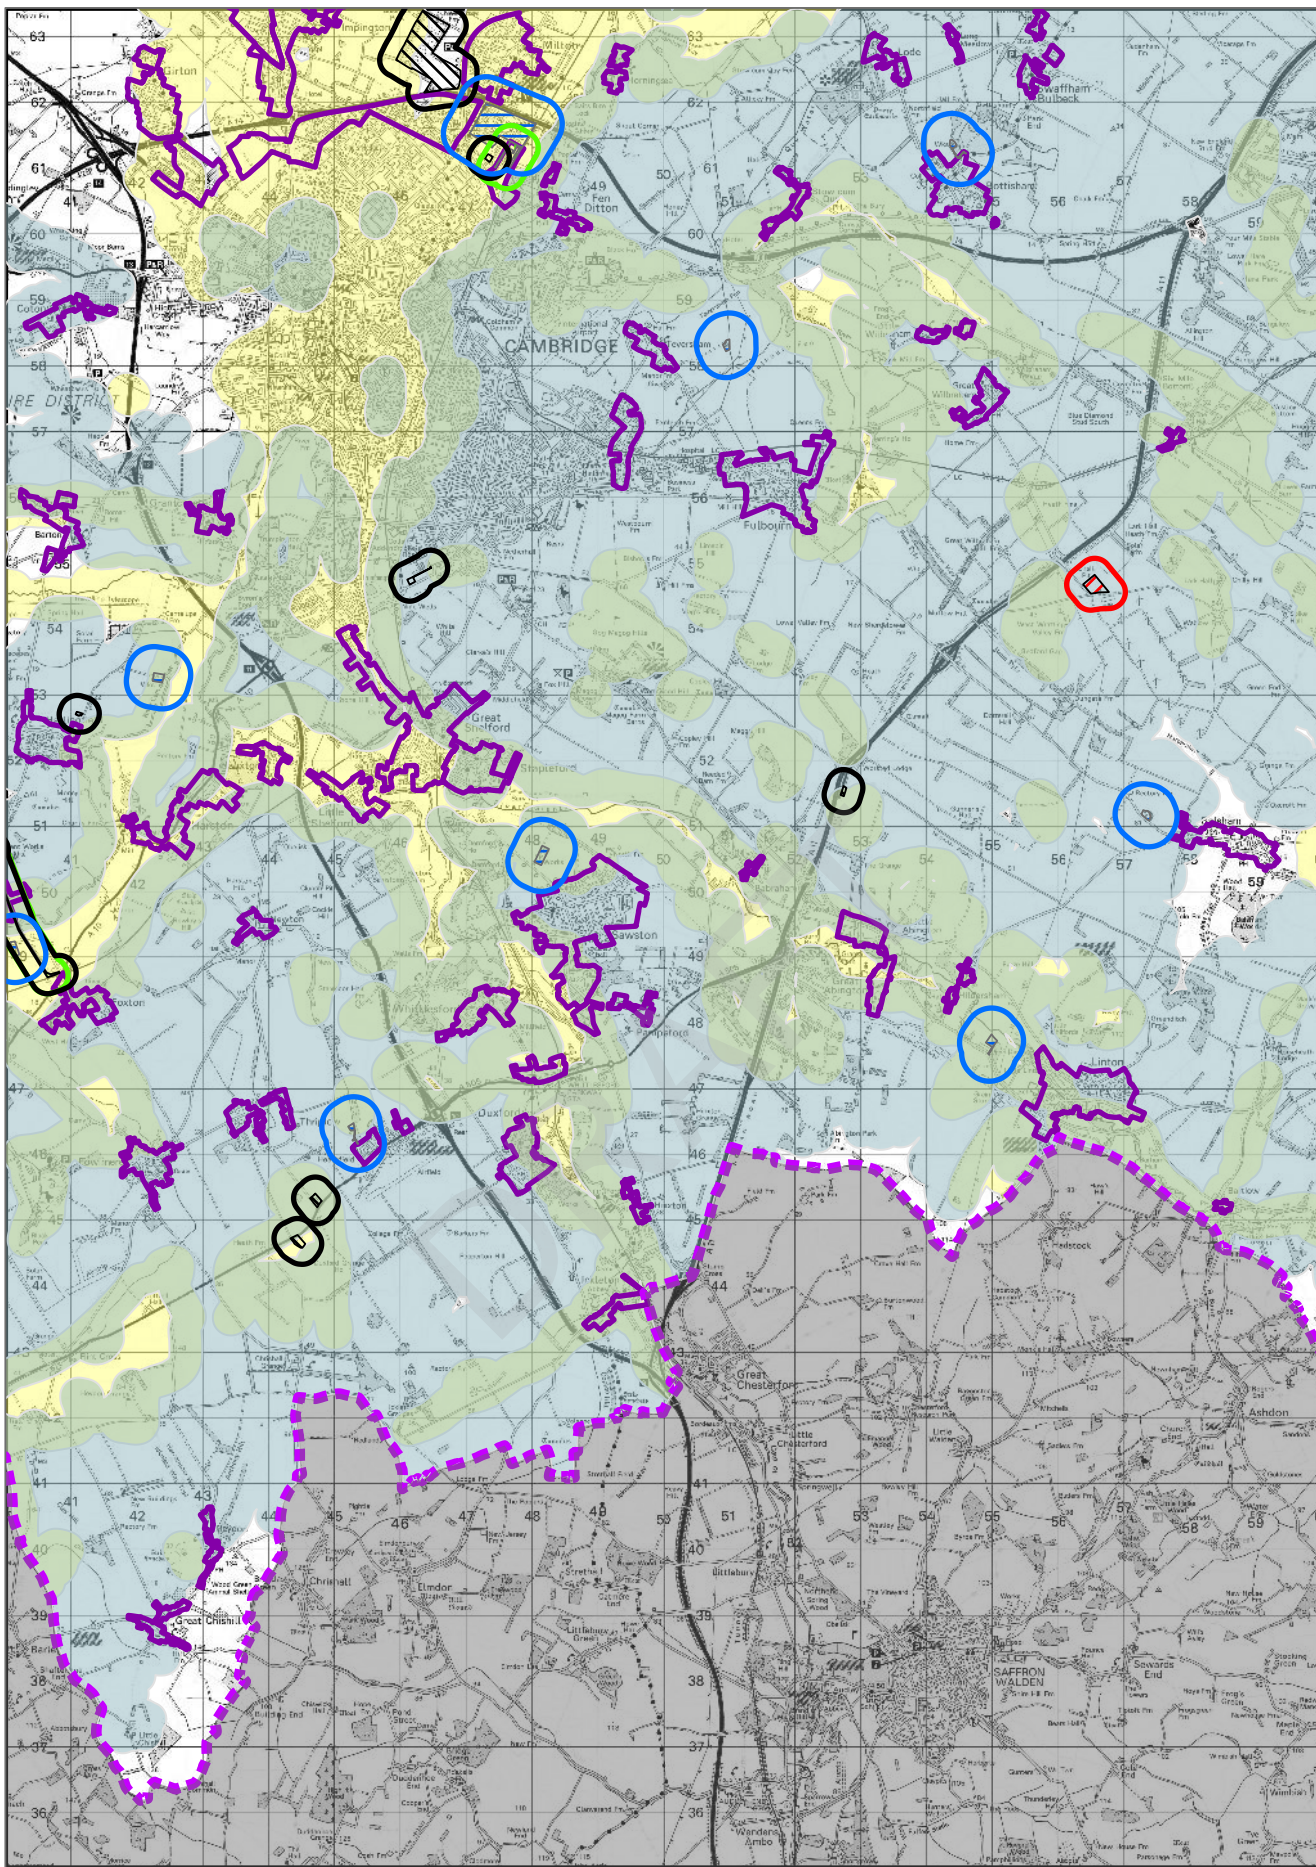

Cambridgeshire and Peterborough Minerals and Waste Local Plan 2036

Further Consultation Draft Policies Map

DRAFT

Map Key

-  MAA – Mineral Allocation Area
-  MDA – Mineral Development Area
-  WMA – Waste Management Area
-  TIA – Transport Infrastructure Area
-  WRA – Water Recycling Area

-  Plan Area Boundary

Scale: 1:400,000

Grid Plan
Cambridgeshire and Peterborough
Minerals & Waste Local Plan: Further Draft

Inset Map - 1

Scale: 1:115,000

Overview Map - A

Cambridgeshire and Peterborough Minerals & Waste Local Plan: Further Draft

Scale: 1:115,000

Overview Map - F

Cambridgeshire and Peterborough Minerals & Waste Local Plan: Further Draft

Scale: 1:115,000

Overview Map - G

Cambridgeshire and Peterborough Minerals & Waste Local Plan: Further Draft

© OS Crown Copyright Licence 100024236

N
 Scale: 1:115,000

Overview Map - H

Cambridgeshire and Peterborough
 Minerals & Waste Local Plan: Further Draft

N
 Scale: 1:115,000

Overview Map - I

Cambridgeshire and Peterborough
 Minerals & Waste Local Plan: Further Draft