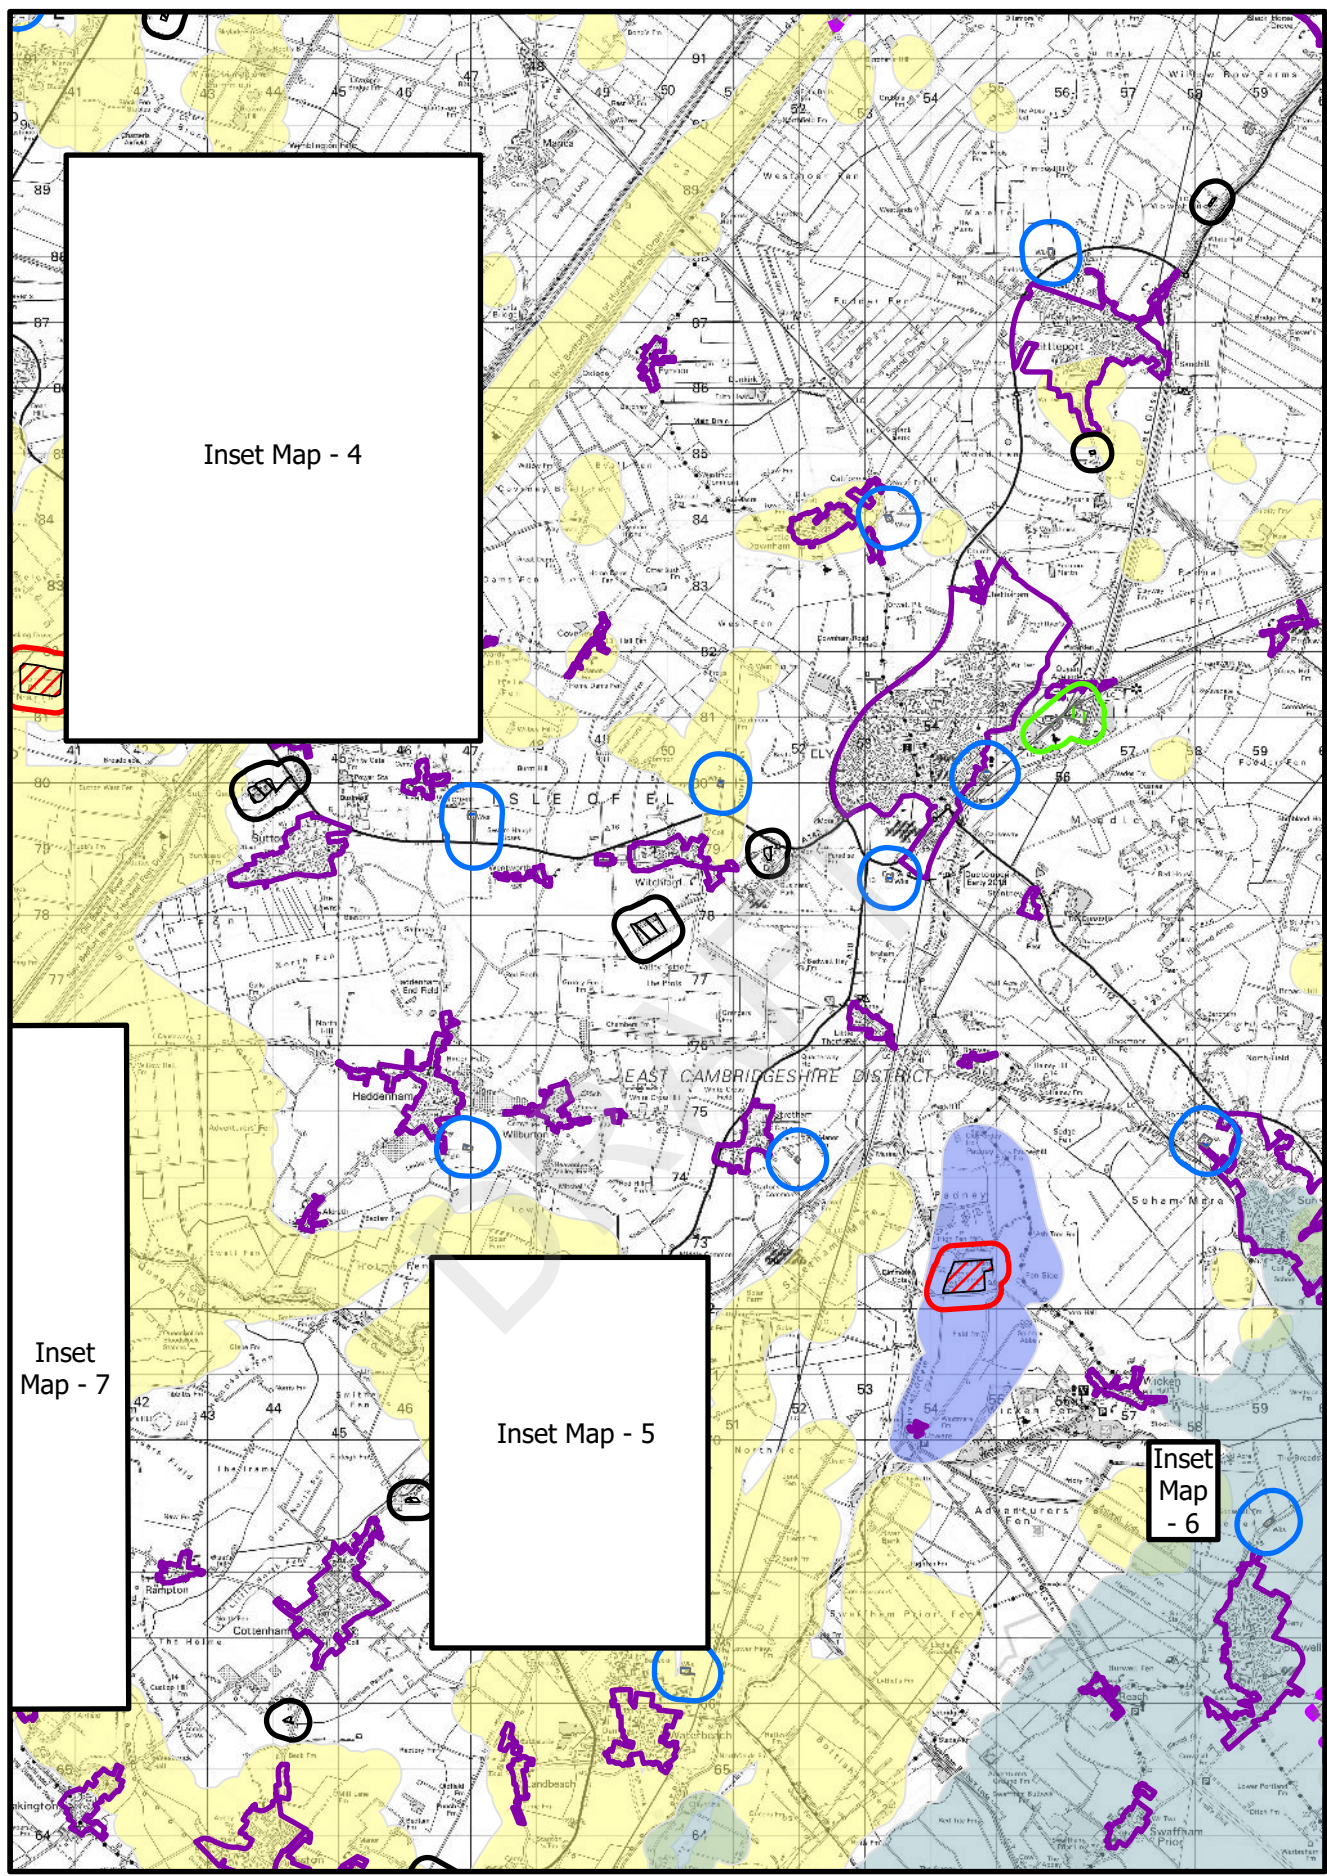

Cambridgeshire and Peterborough Minerals and Waste Local Plan 2036

Further Consultation Draft Policies Map

DRAFT

Map Key

-  MAA – Mineral Allocation Area
-  MDA – Mineral Development Area
-  WMA – Waste Management Area
-  TIA – Transport Infrastructure Area
-  WRA – Water Recycling Area

Scale: 1:115,000

Overview Map - B

Cambridgeshire and Peterborough
Minerals & Waste Local Plan: Further Draft

N
 Scale: 1:115,000

Overview Map - C

Cambridgeshire and Peterborough
Minerals & Waste Local Plan: Further Draft

Scale: 1:115,000

Overview Map - D

Cambridgeshire and Peterborough
Minerals & Waste Local Plan: Further Draft

Inset Map - 7

Scale: 1:115,000

Overview Map - E

Cambridgeshire and Peterborough Minerals & Waste Local Plan: Further Draft

Scale: 1:115,000

Overview Map - F

Cambridgeshire and Peterborough Minerals & Waste Local Plan: Further Draft

Scale: 1:115,000

Overview Map - G

Cambridgeshire and Peterborough Minerals & Waste Local Plan: Further Draft