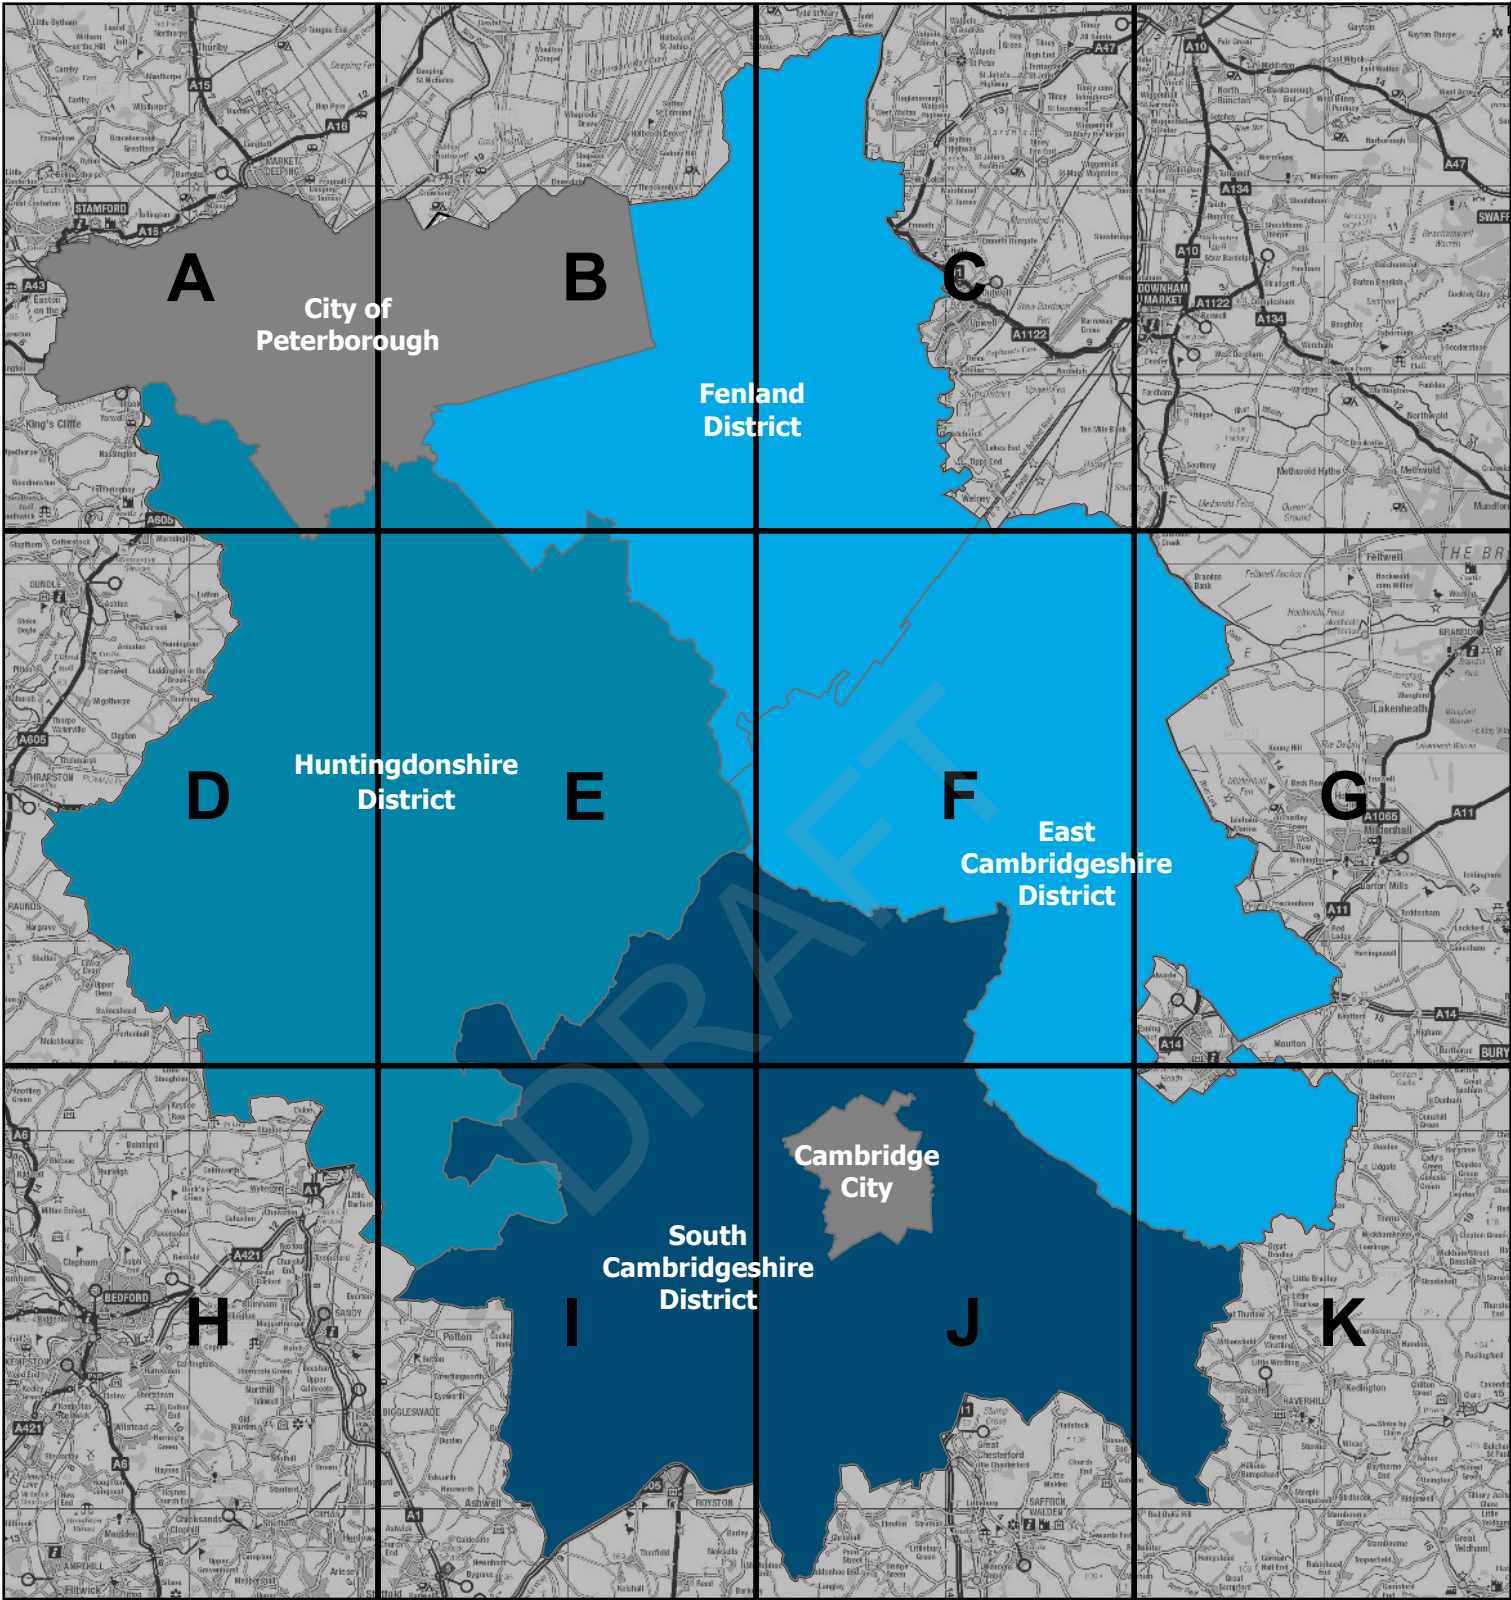

Cambridgeshire and Peterborough Minerals and Waste Local Plan 2036

Further Consultation Draft Policies Map

DRAFT

Map Key

-  MAA – Mineral Allocation Area
-  MDA – Mineral Development Area
-  WMA – Waste Management Area
-  TIA – Transport Infrastructure Area
-  WRA – Water Recycling Area

-  Plan Area Boundary

Scale: 1:400,000

Grid Plan
Cambridgeshire and Peterborough
Minerals & Waste Local Plan: Further Draft

Inset Map - 1

Scale: 1:115,000

Overview Map - A

Cambridgeshire and Peterborough Minerals & Waste Local Plan: Further Draft

Scale: 1:115,000

Overview Map - D

Cambridgeshire and Peterborough
Minerals & Waste Local Plan: Further Draft

Inset Map - 7

Scale: 1:115,000

Overview Map - E

Cambridgeshire and Peterborough Minerals & Waste Local Plan: Further Draft

Scale: 1:115,000

Overview Map - F

Cambridgeshire and Peterborough Minerals & Waste Local Plan: Further Draft

Scale: 1:115,000

Overview Map - G

Cambridgeshire and Peterborough Minerals & Waste Local Plan: Further Draft