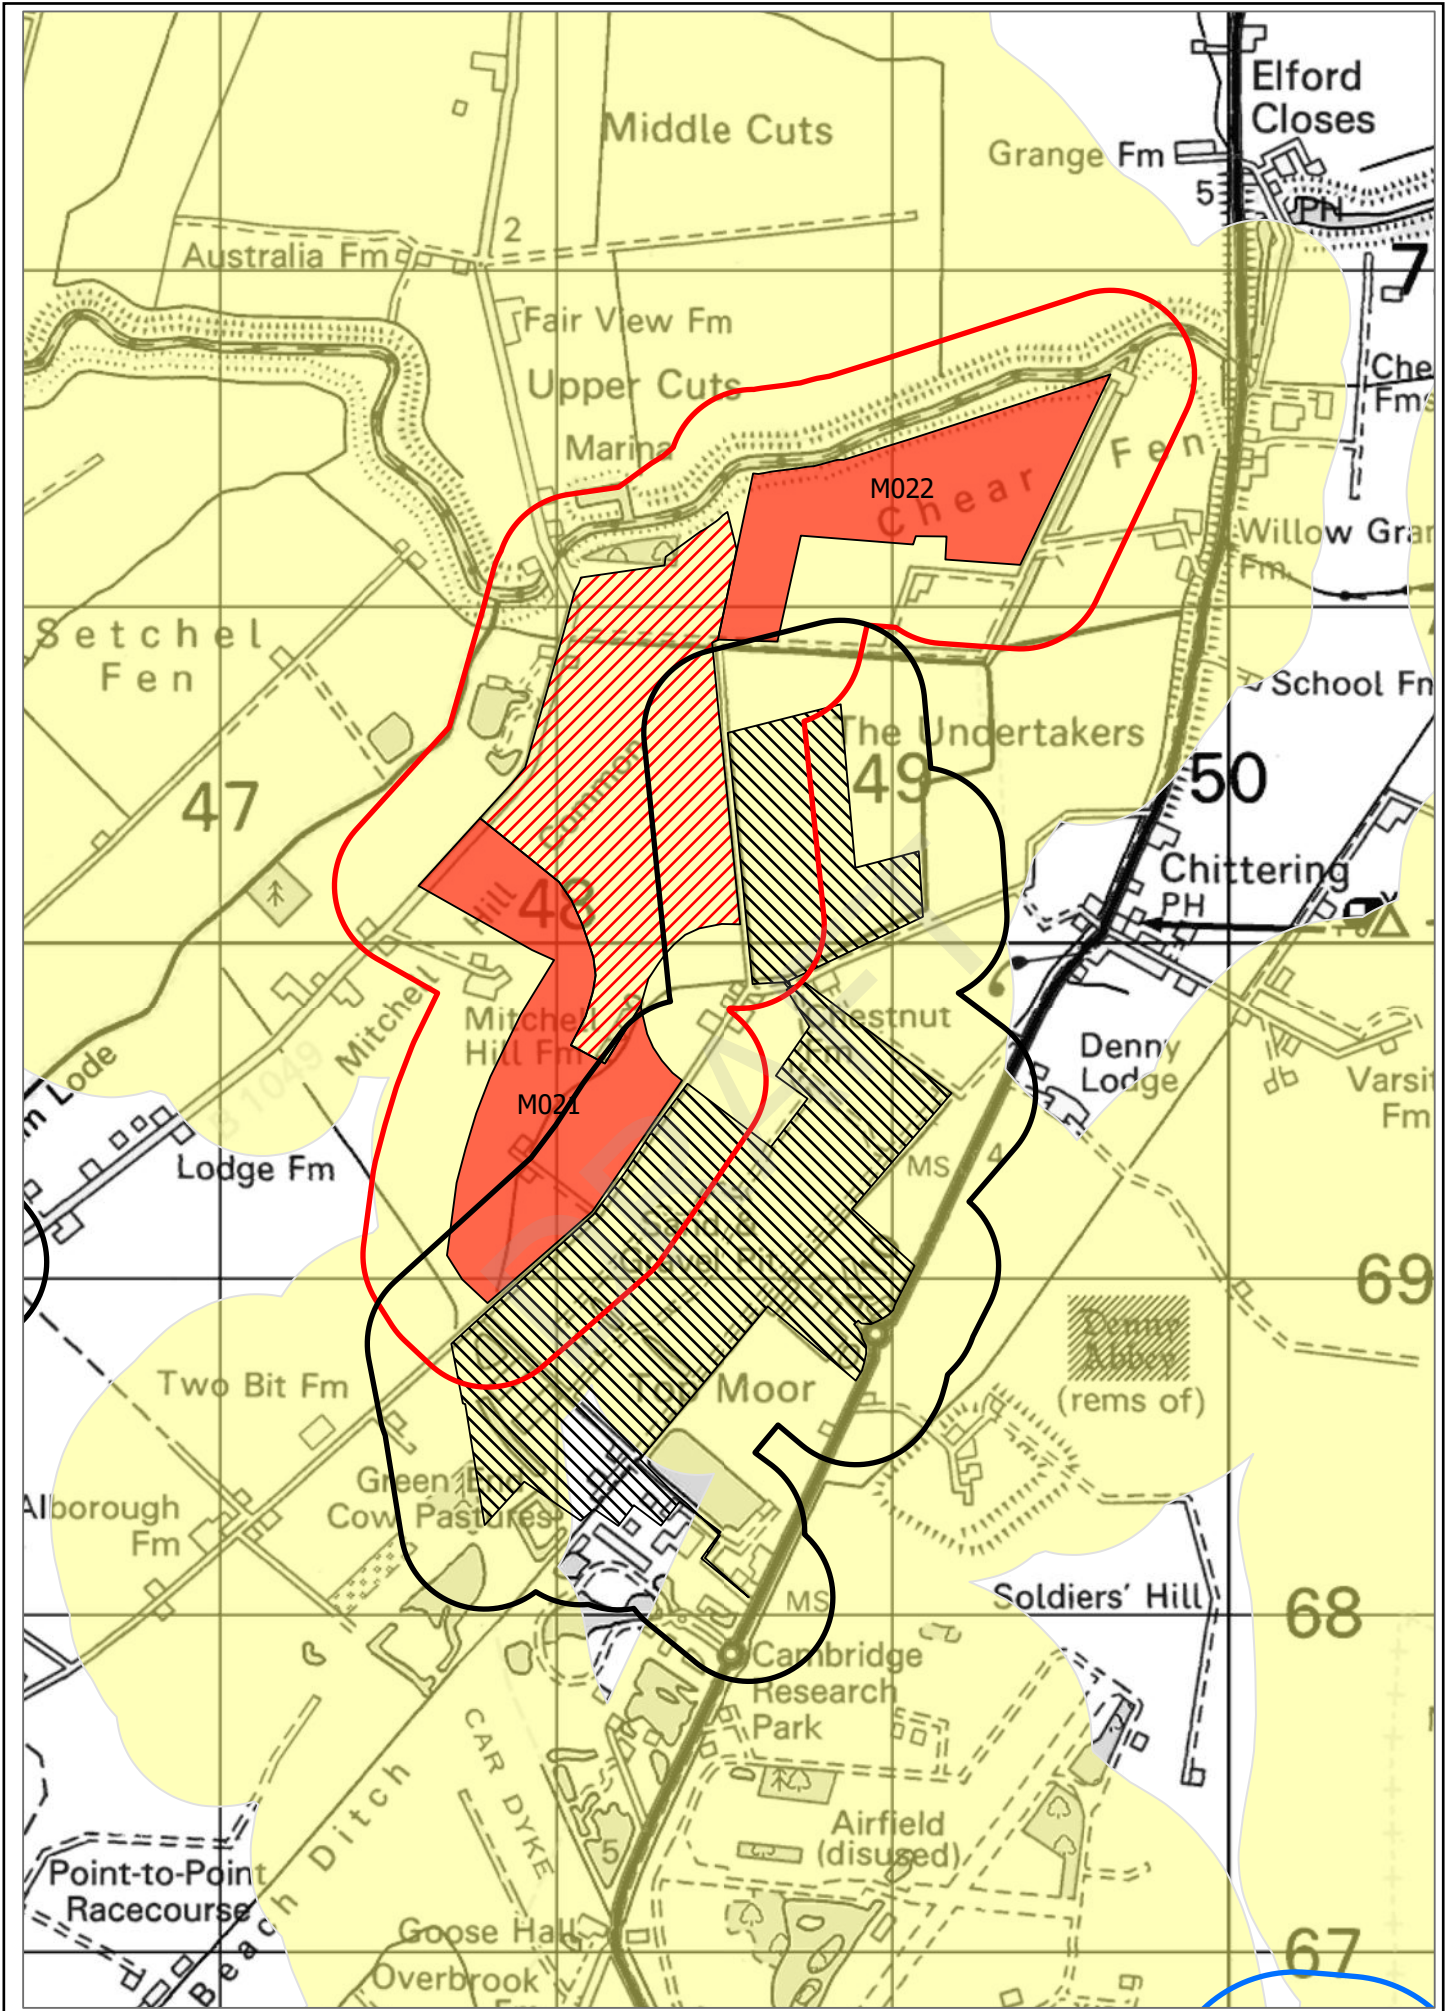

Cambridgeshire and Peterborough Minerals and Waste Local Plan 2036

Further Consultation Draft Policies Map

DRAFT

Map Key

-  MAA – Mineral Allocation Area
-  MDA – Mineral Development Area
-  WMA – Waste Management Area
-  TIA – Transport Infrastructure Area
-  WRA – Water Recycling Area

-  Plan Area Boundary

Scale: 1:400,000

Grid Plan
Cambridgeshire and Peterborough
Minerals & Waste Local Plan: Further Draft

Inset Map - 1

Scale: 1:115,000

Overview Map - A

Cambridgeshire and Peterborough Minerals & Waste Local Plan: Further Draft

N
 Scale: 1:115,000

Overview Map - J

Cambridgeshire and Peterborough
Minerals & Waste Local Plan: Further Draft

© OS Crown Copyright Licence 100024236

Scale: 1:115,000

Overview Map - K

Cambridgeshire and Peterborough
Minerals & Waste Local Plan: Further Draft

Inset Map - 1

Inset Map - 3

This page is intentionally left blank