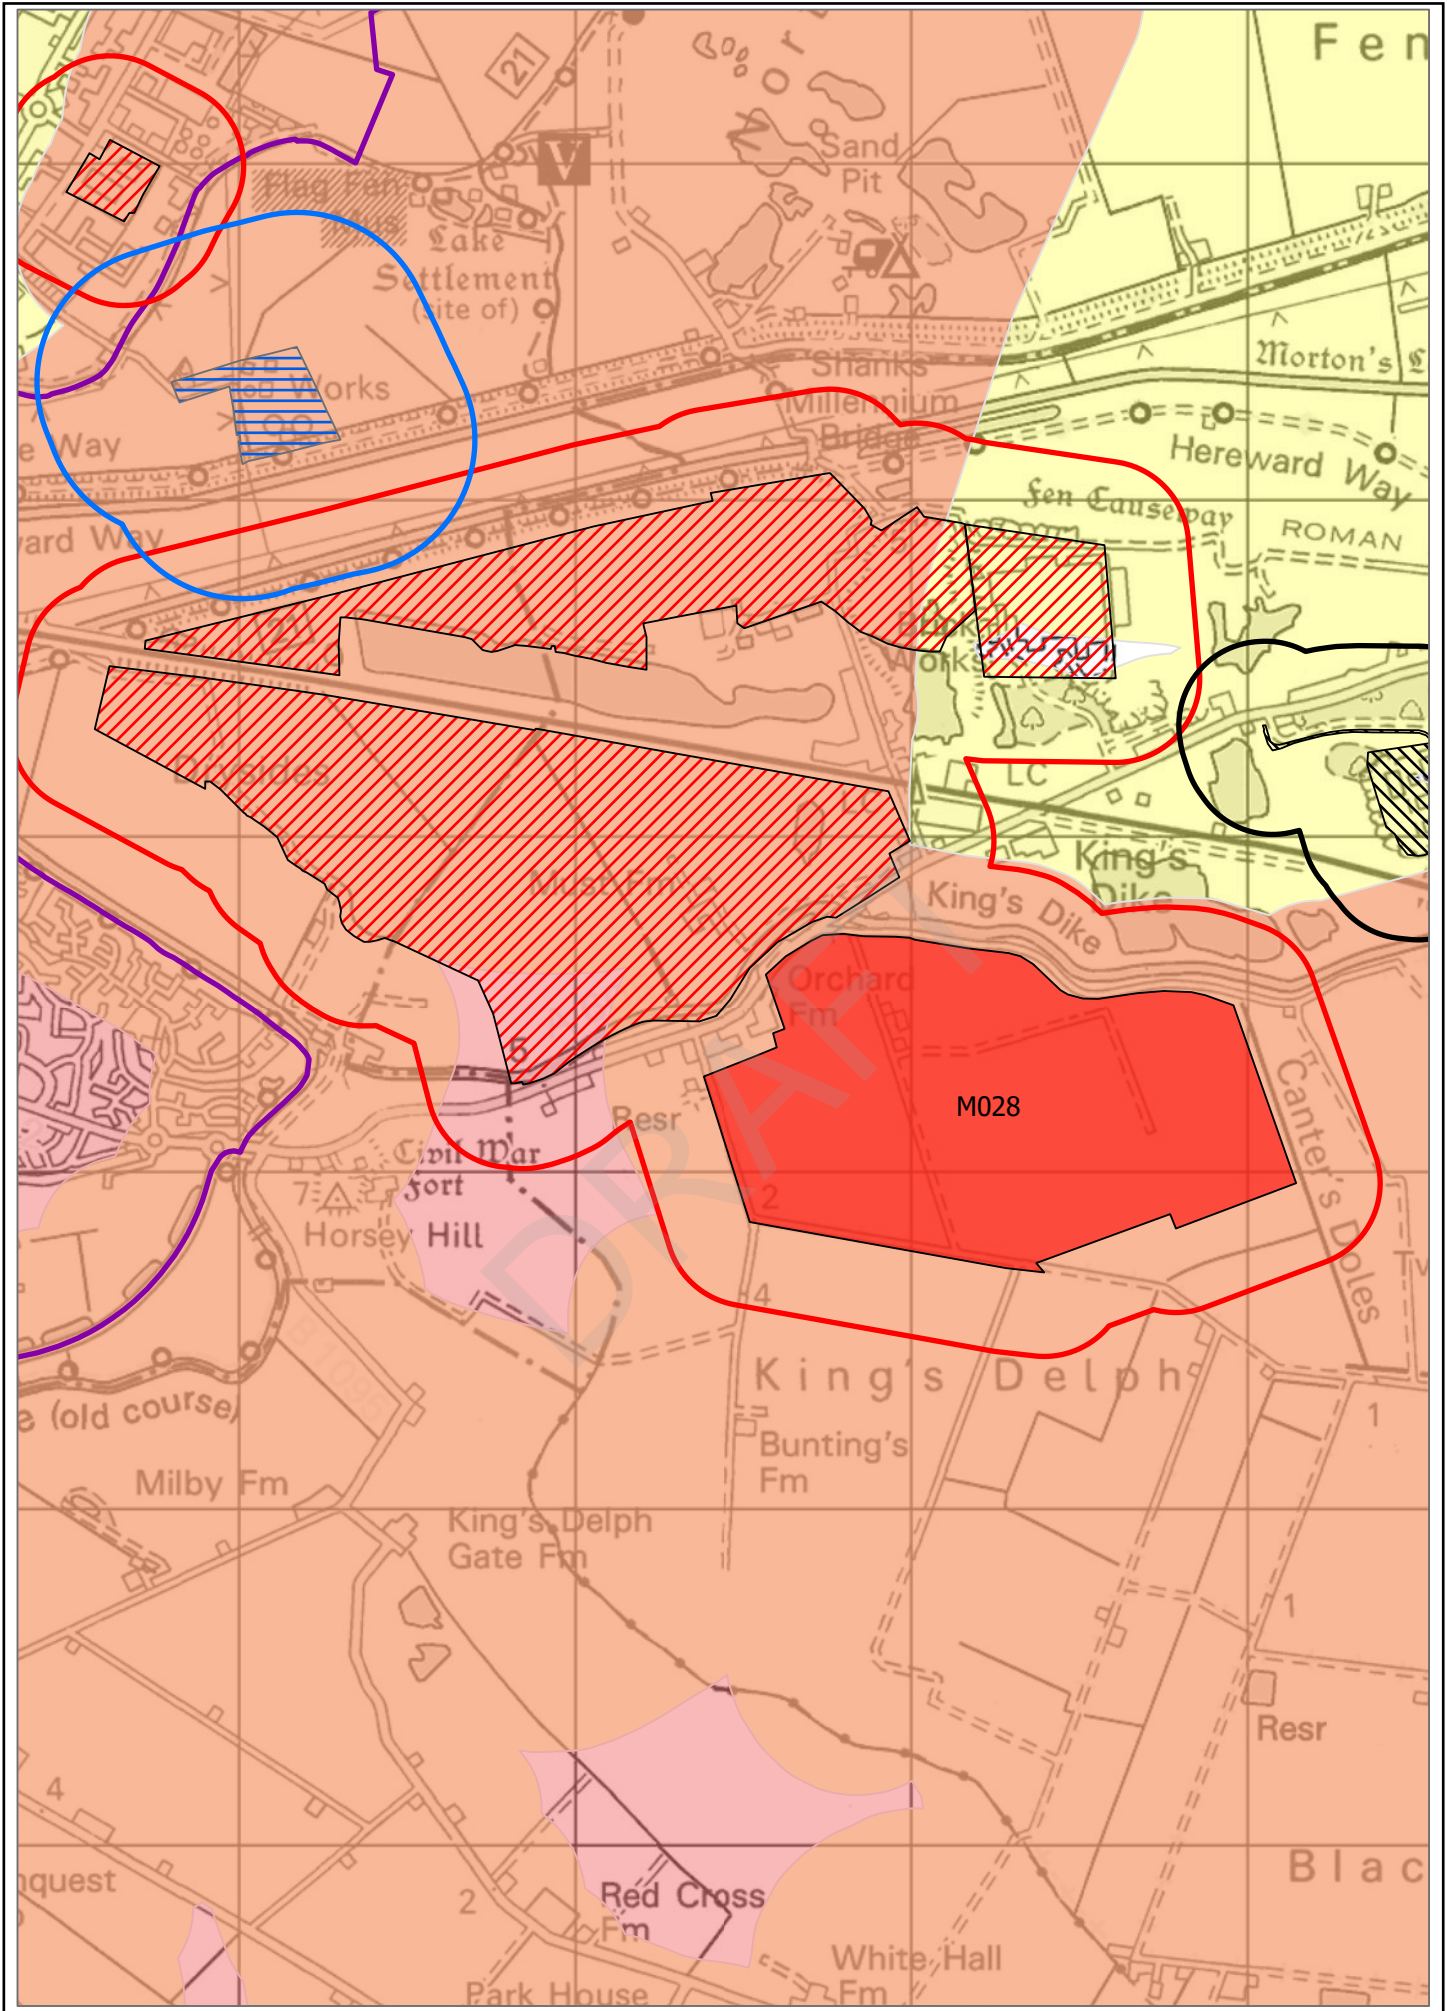

Cambridgeshire and Peterborough Minerals and Waste Local Plan 2036

Further Consultation Draft Policies Map

DRAFT

Map Key

-  MAA – Mineral Allocation Area
-  MDA – Mineral Development Area
-  WMA – Waste Management Area
-  TIA – Transport Infrastructure Area
-  WRA – Water Recycling Area

-  Plan Area Boundary

Scale: 1:400,000

Grid Plan
Cambridgeshire and Peterborough
Minerals & Waste Local Plan: Further Draft

Inset Map - 1

Scale: 1:115,000

Overview Map - A

Cambridgeshire and Peterborough Minerals & Waste Local Plan: Further Draft

N
 Scale: 1:115,000

Overview Map - J

Cambridgeshire and Peterborough
Minerals & Waste Local Plan: Further Draft

© OS Crown Copyright Licence 100024236

Scale: 1:115,000

Overview Map - K

Cambridgeshire and Peterborough
Minerals & Waste Local Plan: Further Draft

Inset Map - 1

Inset Map - 3

This page is intentionally left blank