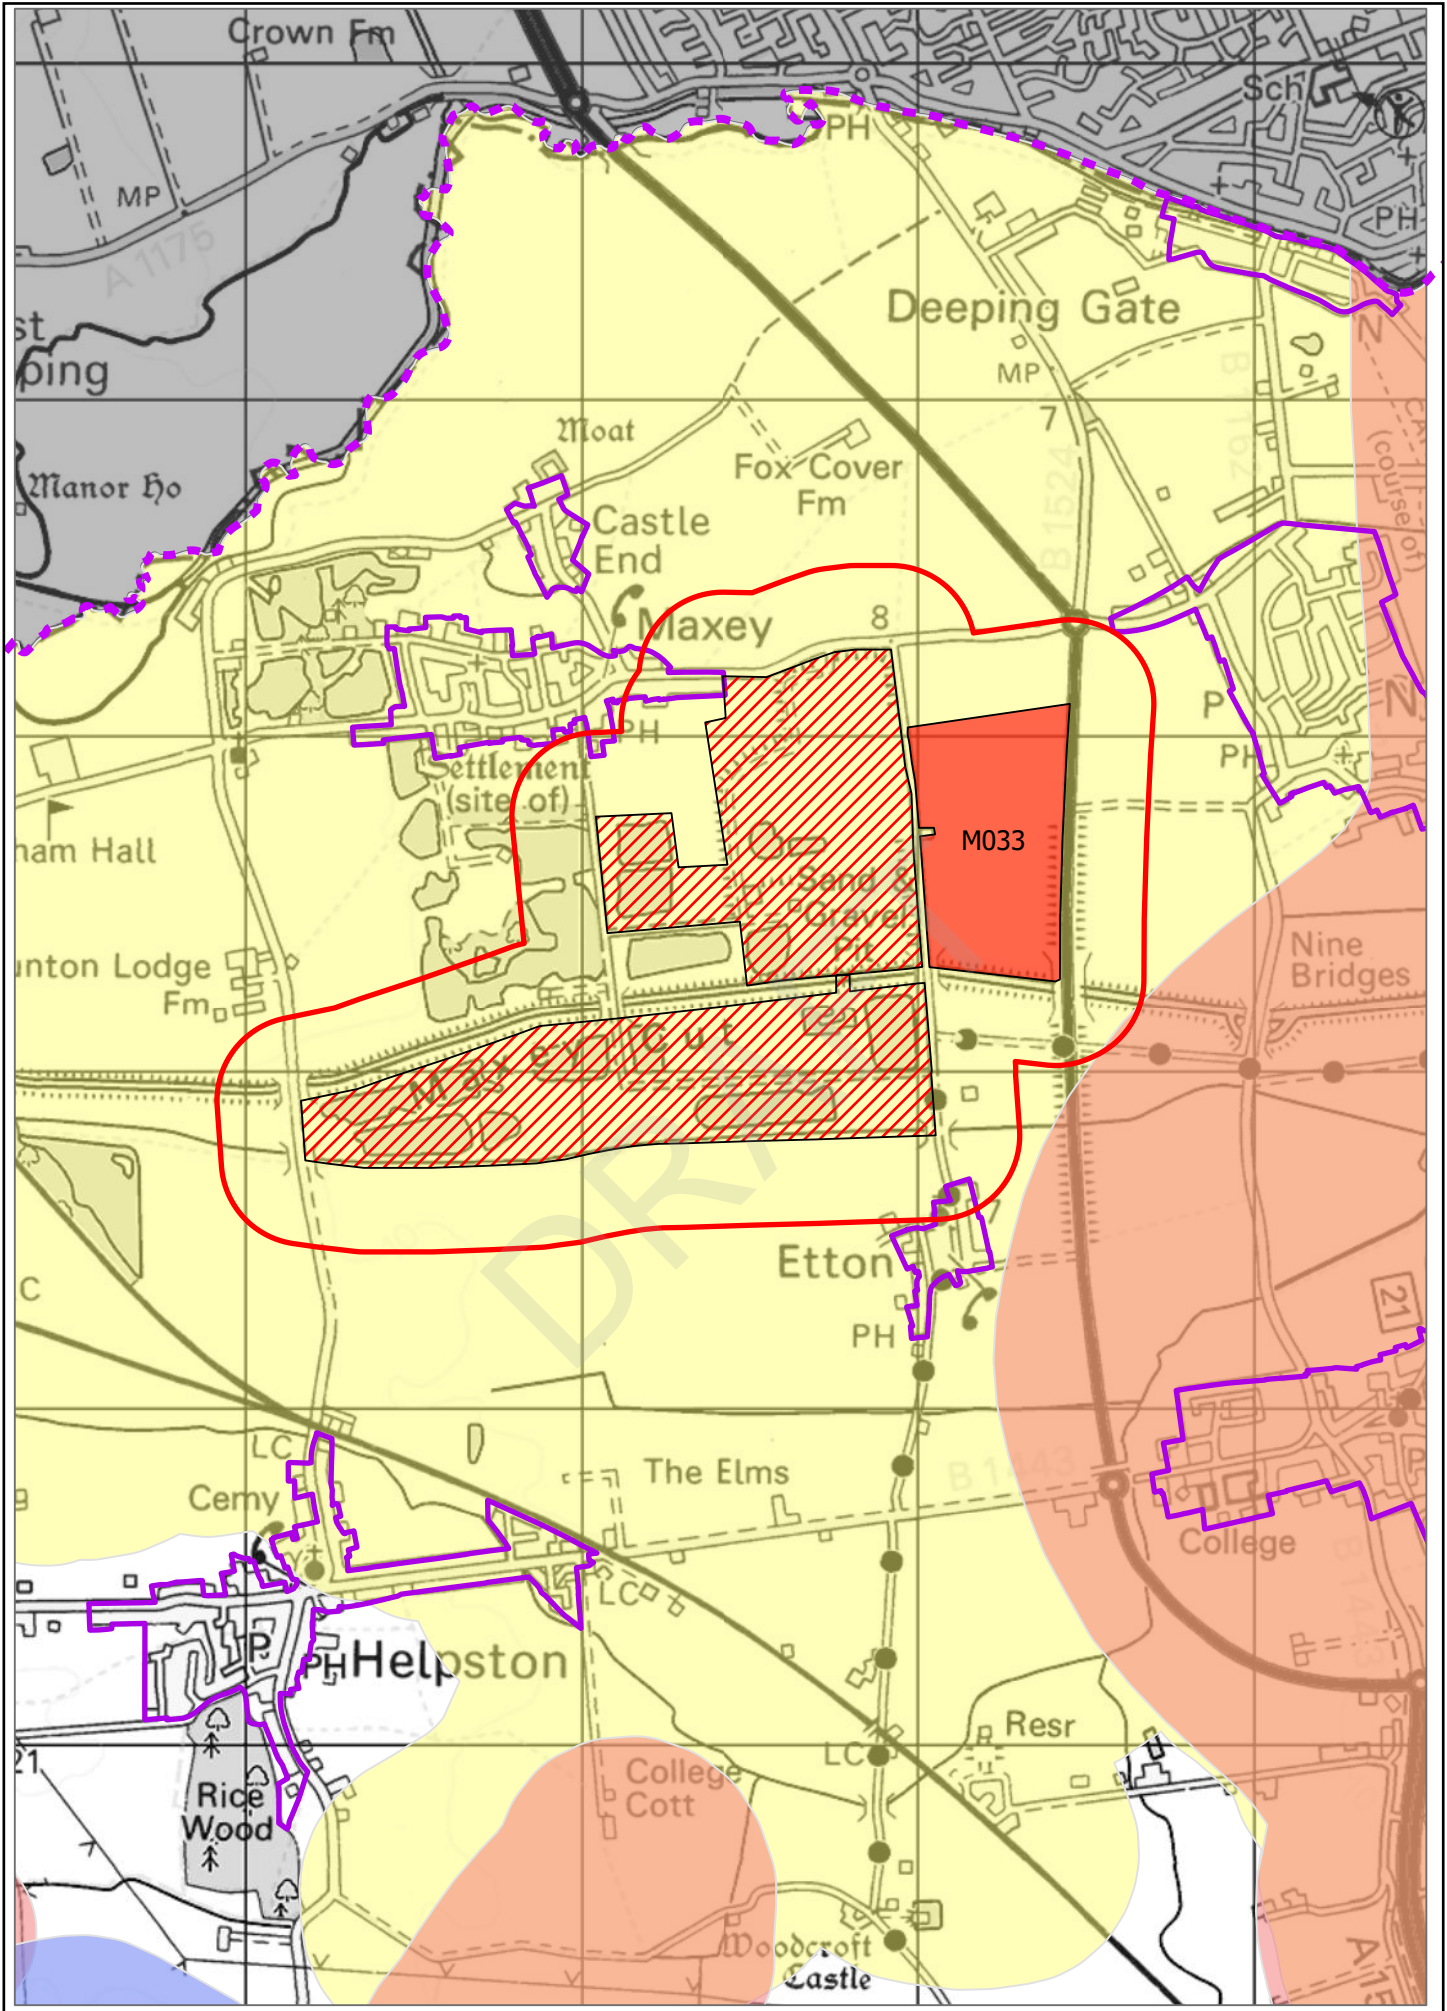

Cambridgeshire and Peterborough Minerals and Waste Local Plan 2036

Further Consultation Draft Policies Map

DRAFT

Map Key

-  MAA – Mineral Allocation Area
-  MDA – Mineral Development Area
-  WMA – Waste Management Area
-  TIA – Transport Infrastructure Area
-  WRA – Water Recycling Area

© OS Crown Copyright Licence 100024236

N
 Scale: 1:115,000

Overview Map - H

Cambridgeshire and Peterborough
 Minerals & Waste Local Plan: Further Draft

N
 Scale: 1:115,000

Overview Map - I

Cambridgeshire and Peterborough
 Minerals & Waste Local Plan: Further Draft

N
 Scale: 1:115,000

Overview Map - J

Cambridgeshire and Peterborough
Minerals & Waste Local Plan: Further Draft

© OS Crown Copyright Licence 100024236

Scale: 1:115,000

Overview Map - K

Cambridgeshire and Peterborough
Minerals & Waste Local Plan: Further Draft

Inset Map - 1

Inset Map - 3

This page is intentionally left blank