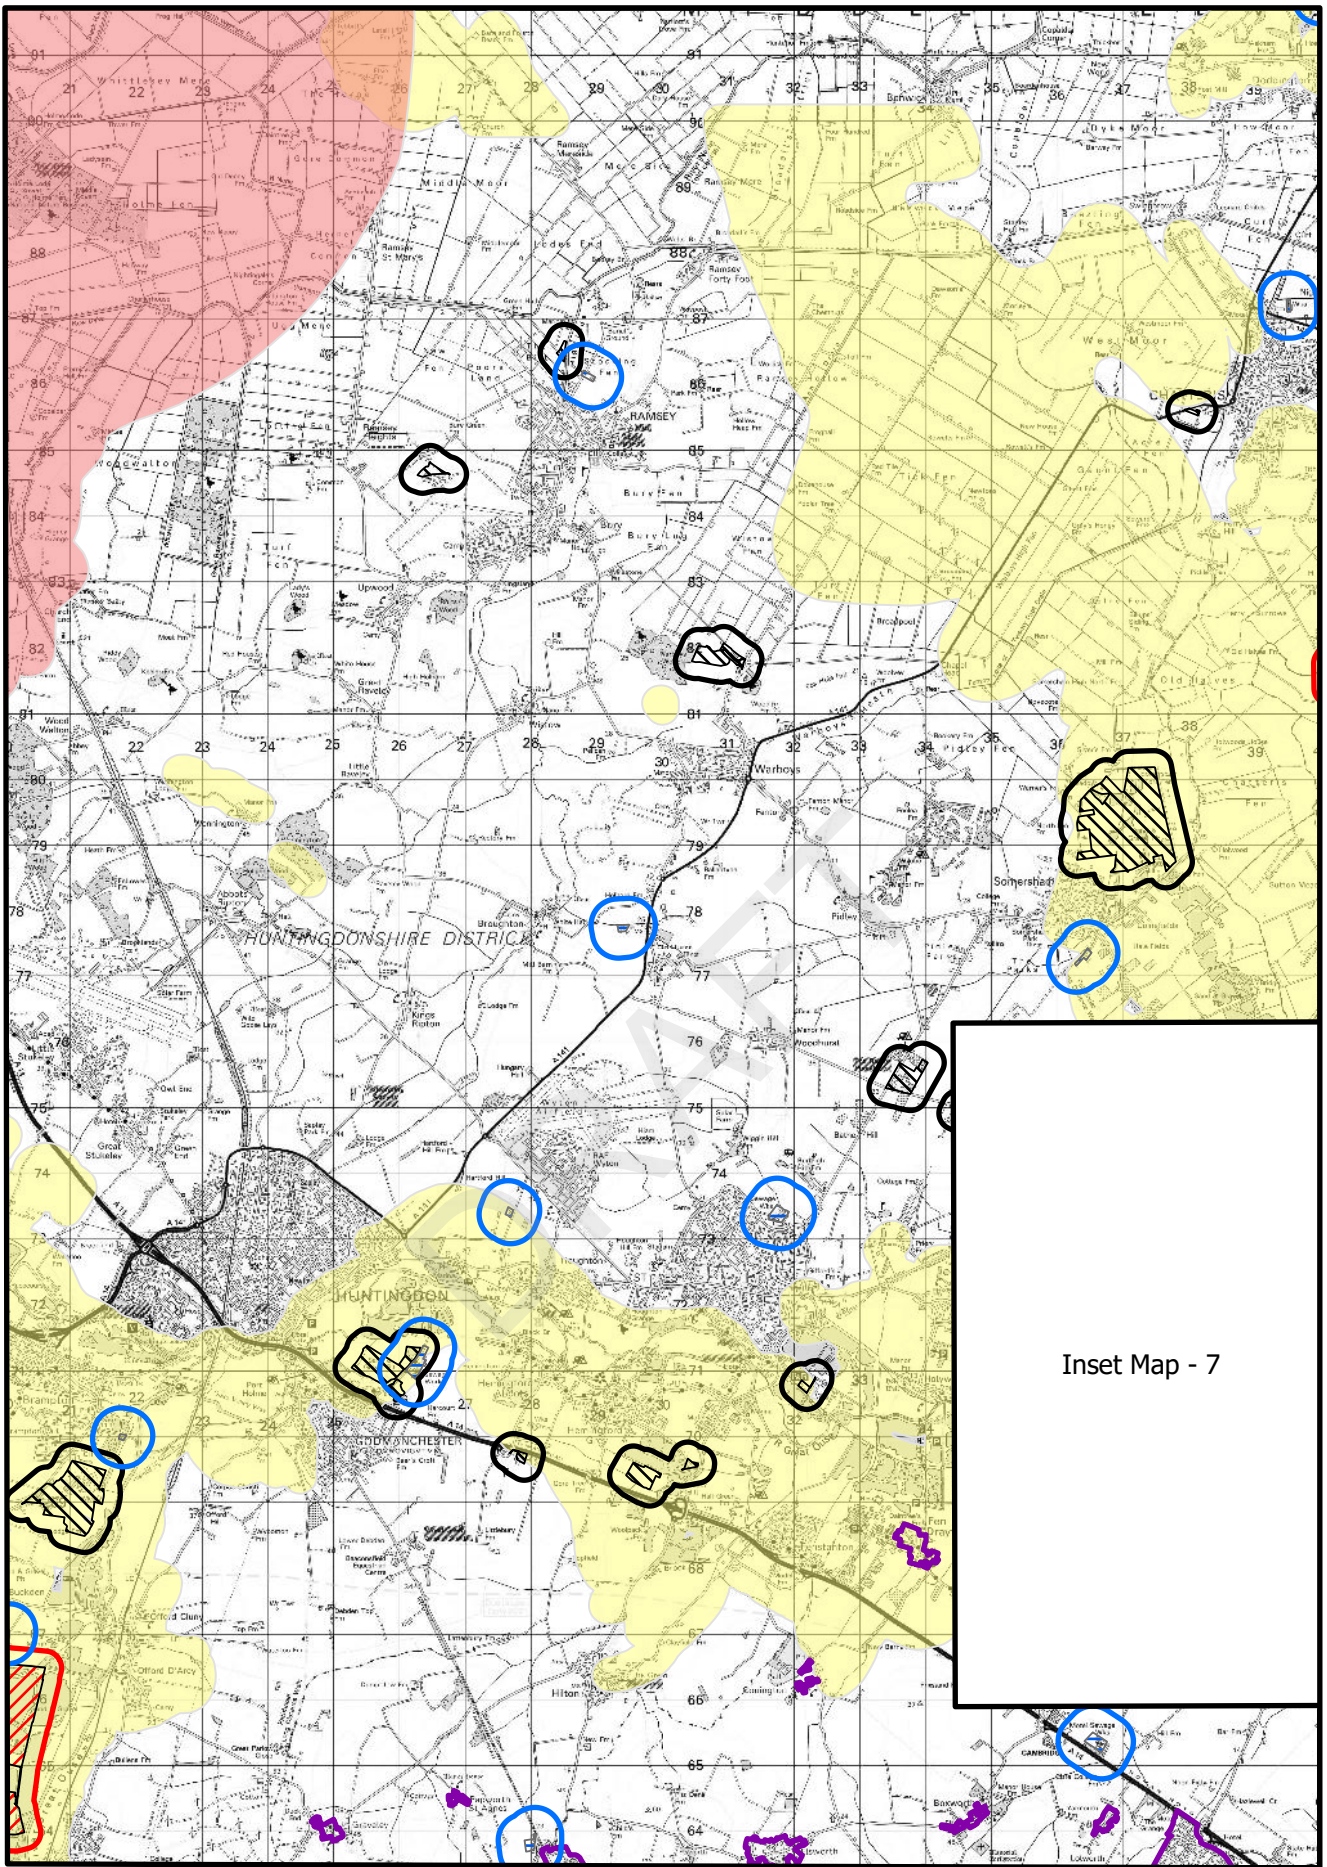

Cambridgeshire and Peterborough Minerals and Waste Local Plan 2036

Further Consultation Draft Policies Map

DRAFT

Map Key

-  MAA – Mineral Allocation Area
-  MDA – Mineral Development Area
-  WMA – Waste Management Area
-  TIA – Transport Infrastructure Area
-  WRA – Water Recycling Area

-  Plan Area Boundary

Scale: 1:400,000

Grid Plan
Cambridgeshire and Peterborough
Minerals & Waste Local Plan: Further Draft

Inset Map - 1

Scale: 1:115,000

Overview Map - A

Cambridgeshire and Peterborough Minerals & Waste Local Plan: Further Draft

Scale: 1:115,000

Overview Map - B

Cambridgeshire and Peterborough
Minerals & Waste Local Plan: Further Draft

N
 Scale: 1:115,000

Overview Map - C

Cambridgeshire and Peterborough
Minerals & Waste Local Plan: Further Draft

Scale: 1:115,000

Overview Map - D

Cambridgeshire and Peterborough
Minerals & Waste Local Plan: Further Draft

Inset Map - 7

Scale: 1:115,000

Overview Map - E

Cambridgeshire and Peterborough Minerals & Waste Local Plan: Further Draft