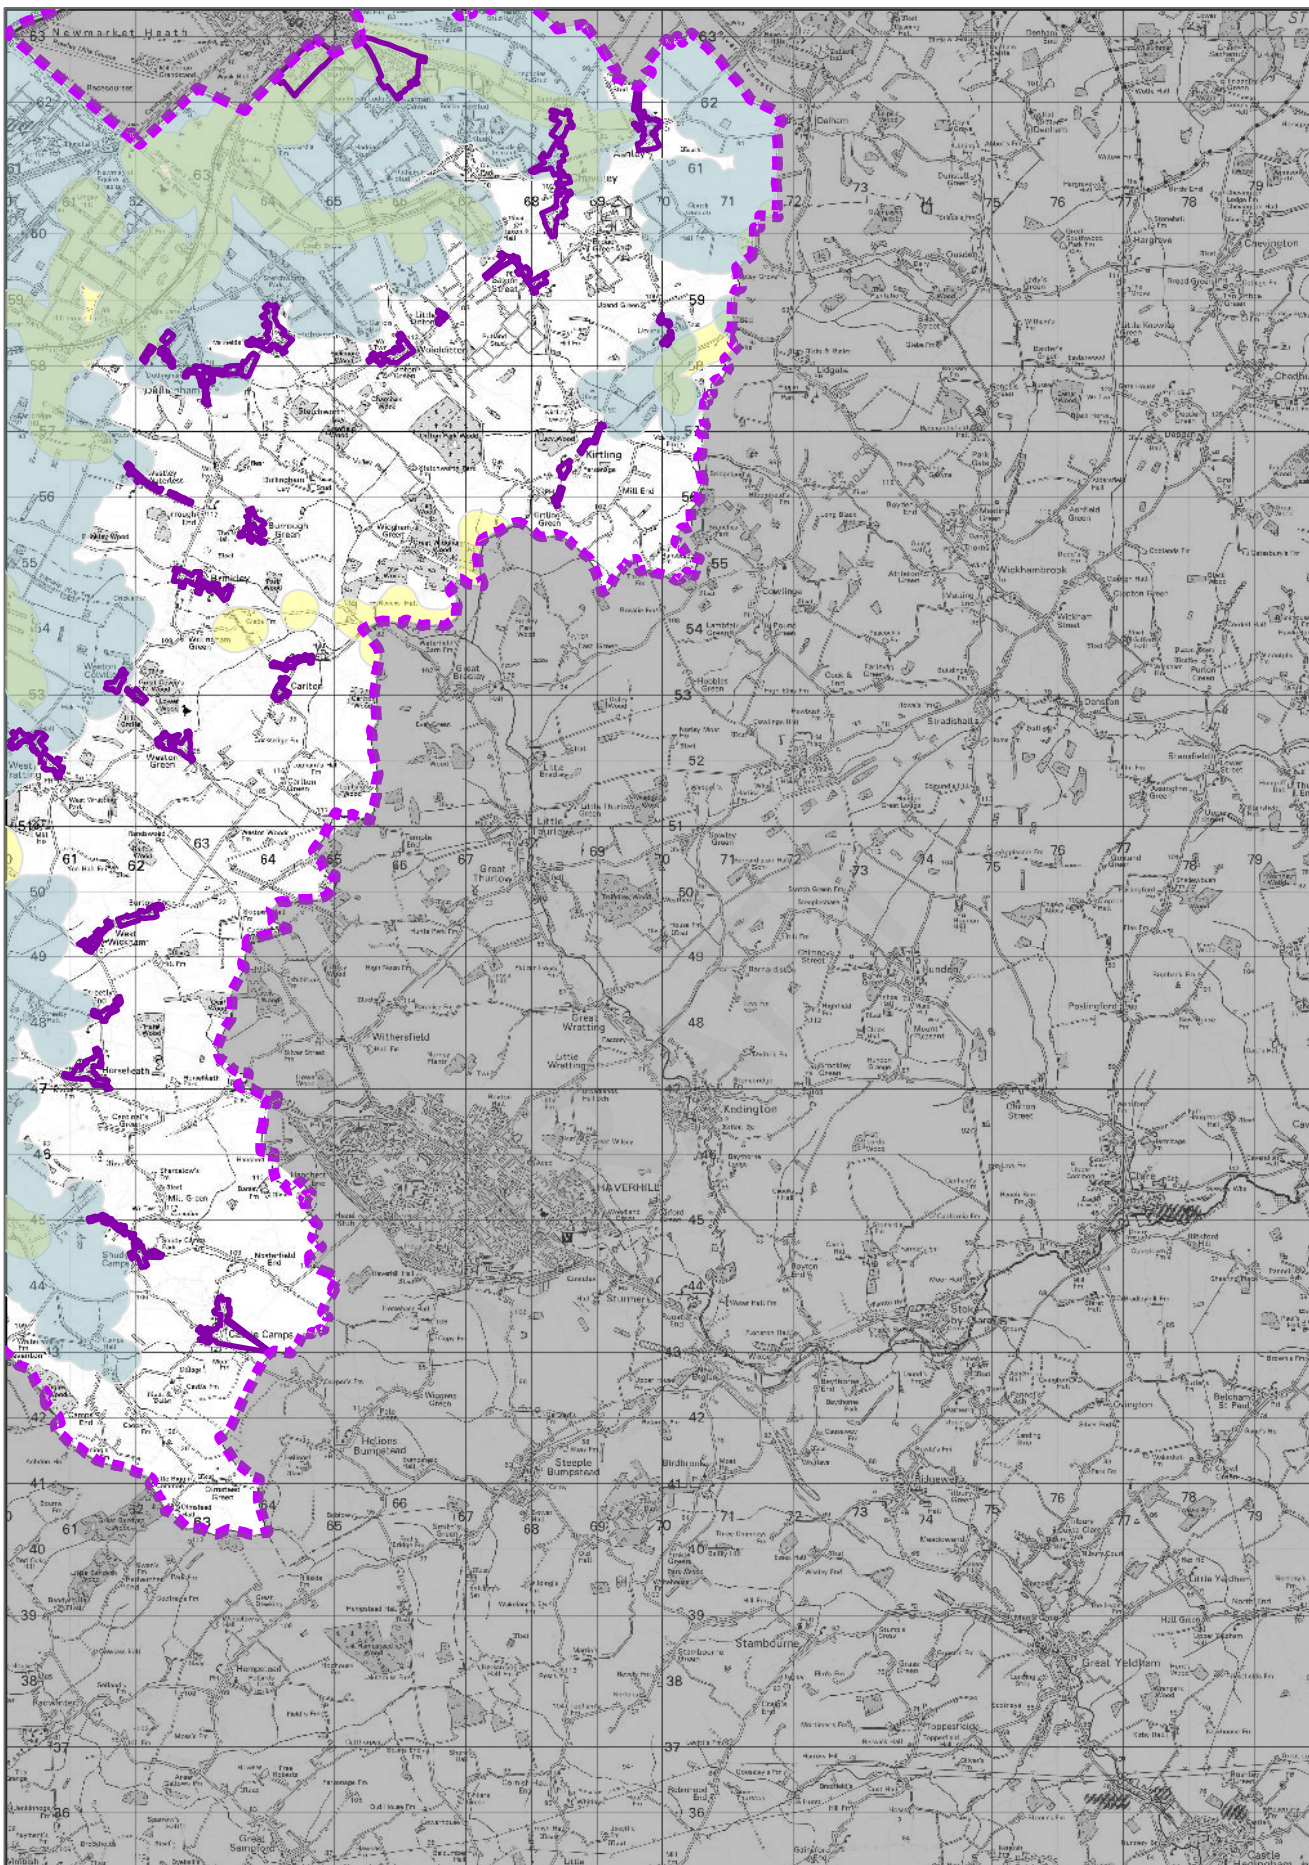

Cambridgeshire and Peterborough Minerals and Waste Local Plan 2036

Further Consultation Draft Policies Map

DRAFT

Map Key

-  MAA – Mineral Allocation Area
-  MDA – Mineral Development Area
-  WMA – Waste Management Area
-  TIA – Transport Infrastructure Area
-  WRA – Water Recycling Area

Scale: 1:115,000

Overview Map - F

Cambridgeshire and Peterborough Minerals & Waste Local Plan: Further Draft

Scale: 1:115,000

Overview Map - G

Cambridgeshire and Peterborough Minerals & Waste Local Plan: Further Draft

© OS Crown Copyright Licence 100024236

N
 Scale: 1:115,000

Overview Map - H

Cambridgeshire and Peterborough
 Minerals & Waste Local Plan: Further Draft

N
 Scale: 1:115,000

Overview Map - I

Cambridgeshire and Peterborough
 Minerals & Waste Local Plan: Further Draft

N
 Scale: 1:115,000

Overview Map - J

Cambridgeshire and Peterborough
Minerals & Waste Local Plan: Further Draft

© OS Crown Copyright Licence 100024236

Scale: 1:115,000

Overview Map - K

Cambridgeshire and Peterborough
Minerals & Waste Local Plan: Further Draft