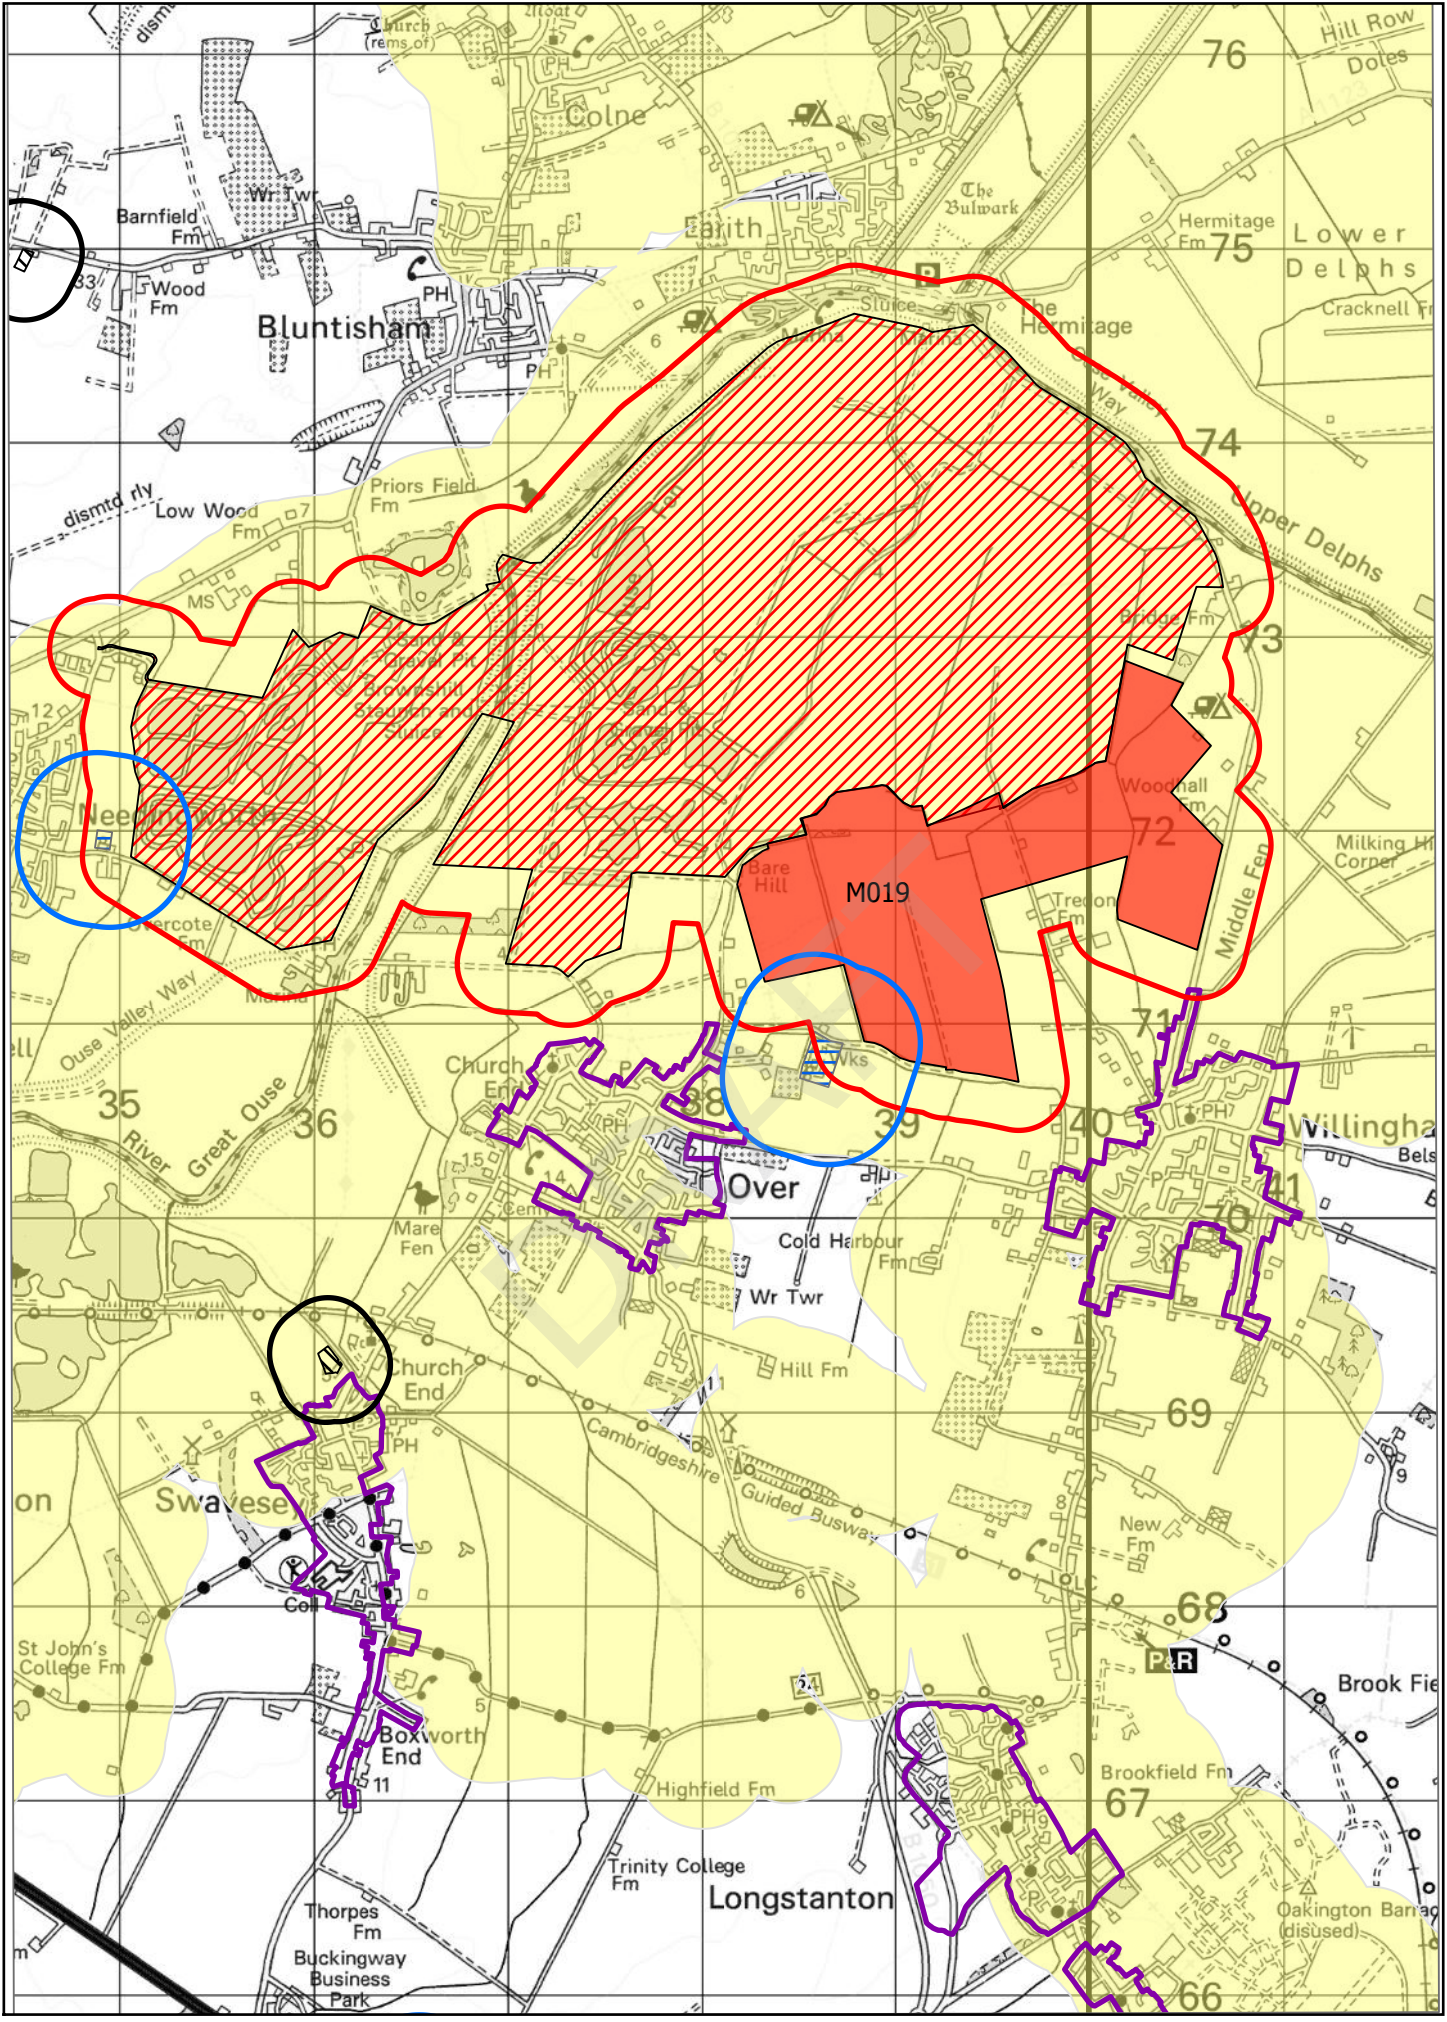

Cambridgeshire and Peterborough Minerals and Waste Local Plan 2036

Further Consultation Draft Policies Map

DRAFT

Map Key

-  MAA – Mineral Allocation Area
-  MDA – Mineral Development Area
-  WMA – Waste Management Area
-  TIA – Transport Infrastructure Area
-  WRA – Water Recycling Area

-  Plan Area Boundary

Scale: 1:400,000

Grid Plan
Cambridgeshire and Peterborough
Minerals & Waste Local Plan: Further Draft

Inset Map - 1

Scale: 1:115,000

Overview Map - A

Cambridgeshire and Peterborough Minerals & Waste Local Plan: Further Draft

Scale: 1:115,000

Overview Map - D

Cambridgeshire and Peterborough
Minerals & Waste Local Plan: Further Draft

Inset Map - 7

Scale: 1:115,000

Overview Map - E

Cambridgeshire and Peterborough Minerals & Waste Local Plan: Further Draft

Inset Map - 1

Inset Map - 3

This page is intentionally left blank