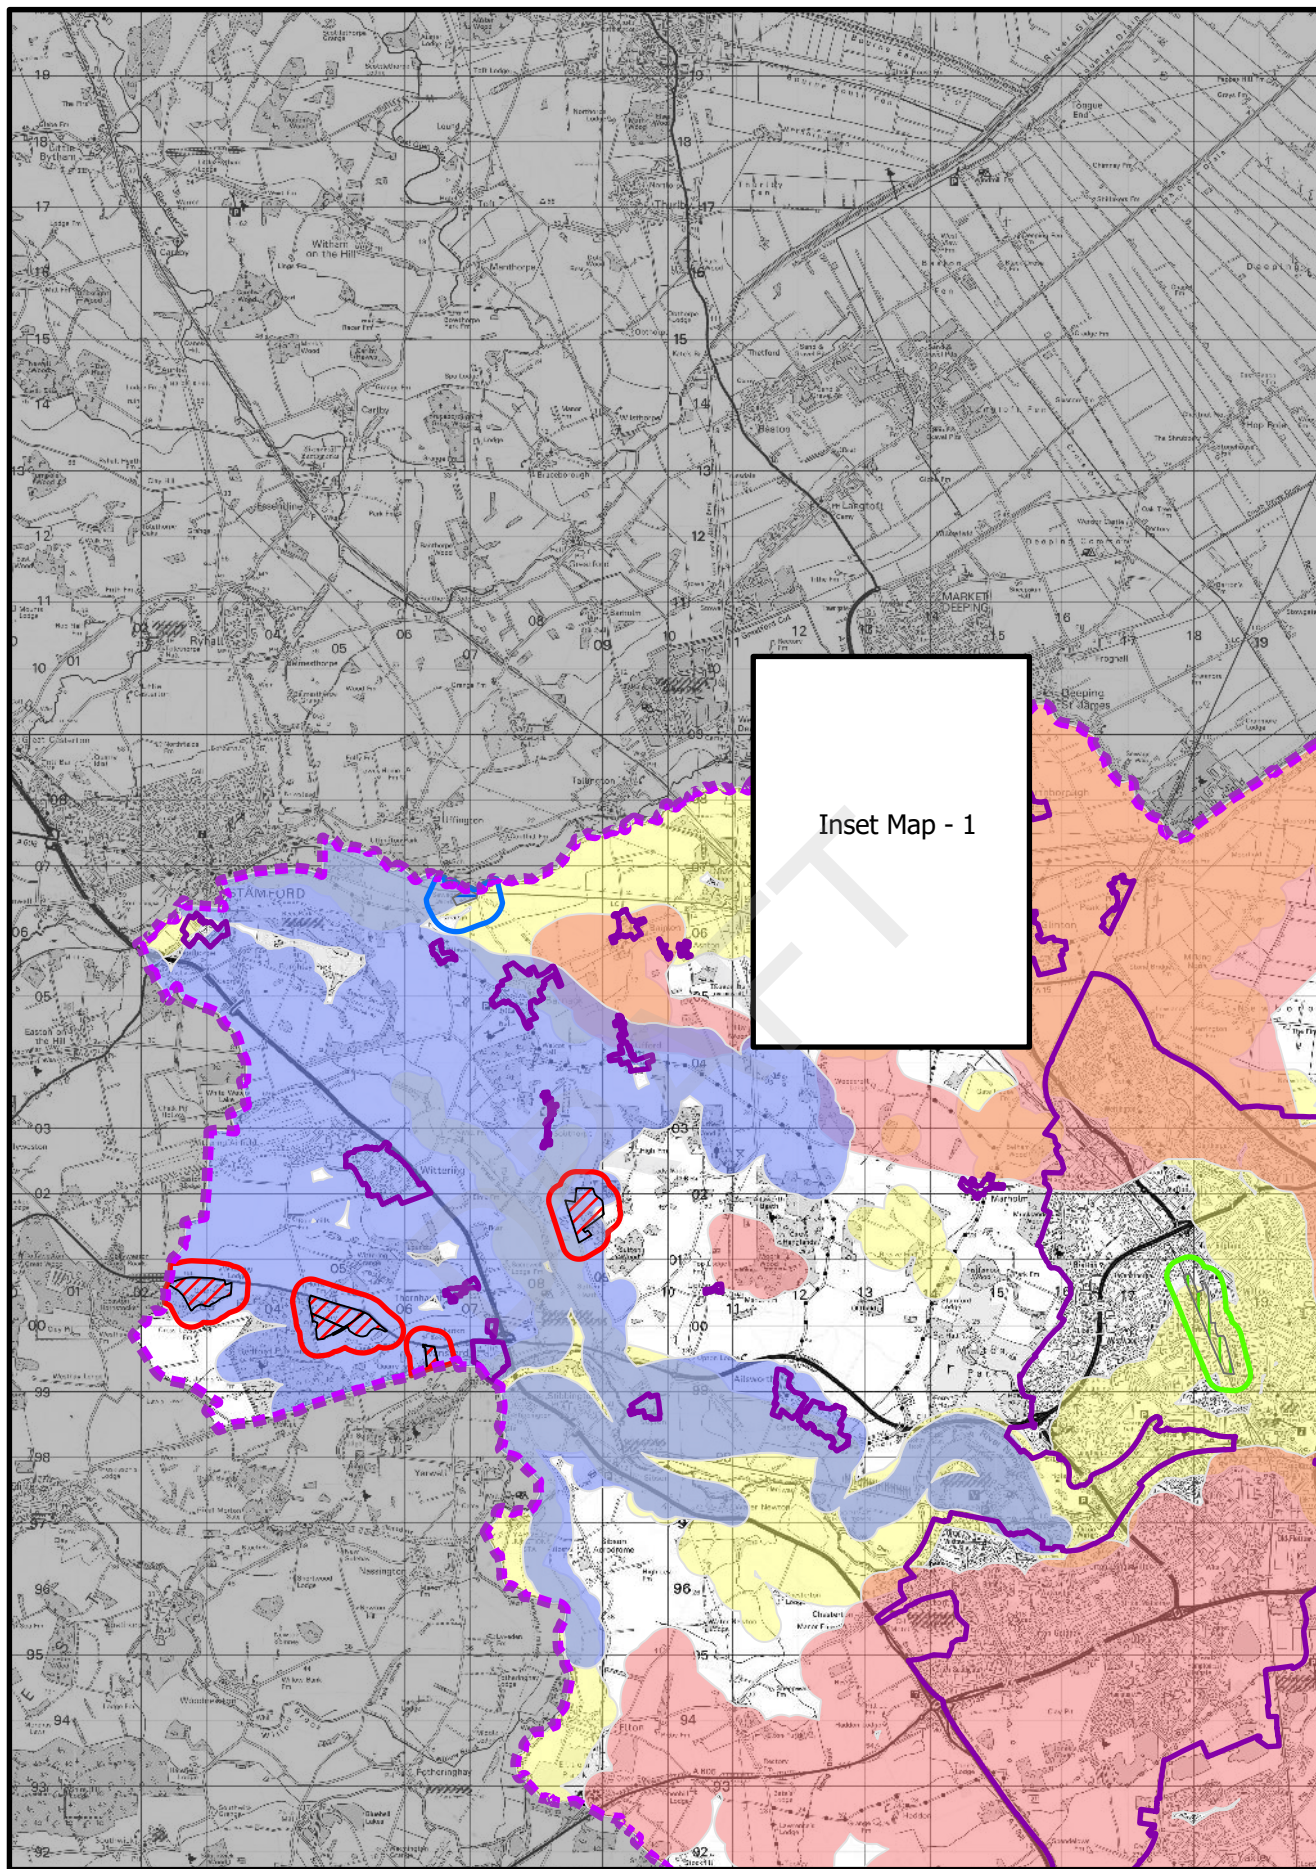

Cambridgeshire and Peterborough Minerals and Waste Local Plan 2036

Further Consultation Draft Policies Map

DRAFT

Map Key

-  MAA – Mineral Allocation Area
-  MDA – Mineral Development Area
-  WMA – Waste Management Area
-  TIA – Transport Infrastructure Area
-  WRA – Water Recycling Area

-  CA – Consultation Area (MAA, MDA)
-  CA – Consultation Area (WMA)
-  CA – Consultation Area (TIA)
-  CA – Consultation Area (WRA)
-  Settlement Boundary

-  MSA – Mineral Safeguarding Area (Brickclay)
-  MSA – Mineral Safeguarding Area (Chalk)
-  MSA – Mineral Safeguarding Area (Limestone)
-  MSA – Mineral Safeguarding Area (Sand and Gravel)

-  Plan Area Boundary

Scale: 1:400,000

Grid Plan
Cambridgeshire and Peterborough
Minerals & Waste Local Plan: Further Draft

Inset Map - 1

Scale: 1:115,000

Overview Map - A

Cambridgeshire and Peterborough Minerals & Waste Local Plan: Further Draft

Scale: 1:115,000

Overview Map - B

Cambridgeshire and Peterborough
Minerals & Waste Local Plan: Further Draft

N
 Scale: 1:115,000

Overview Map - C

Cambridgeshire and Peterborough
Minerals & Waste Local Plan: Further Draft