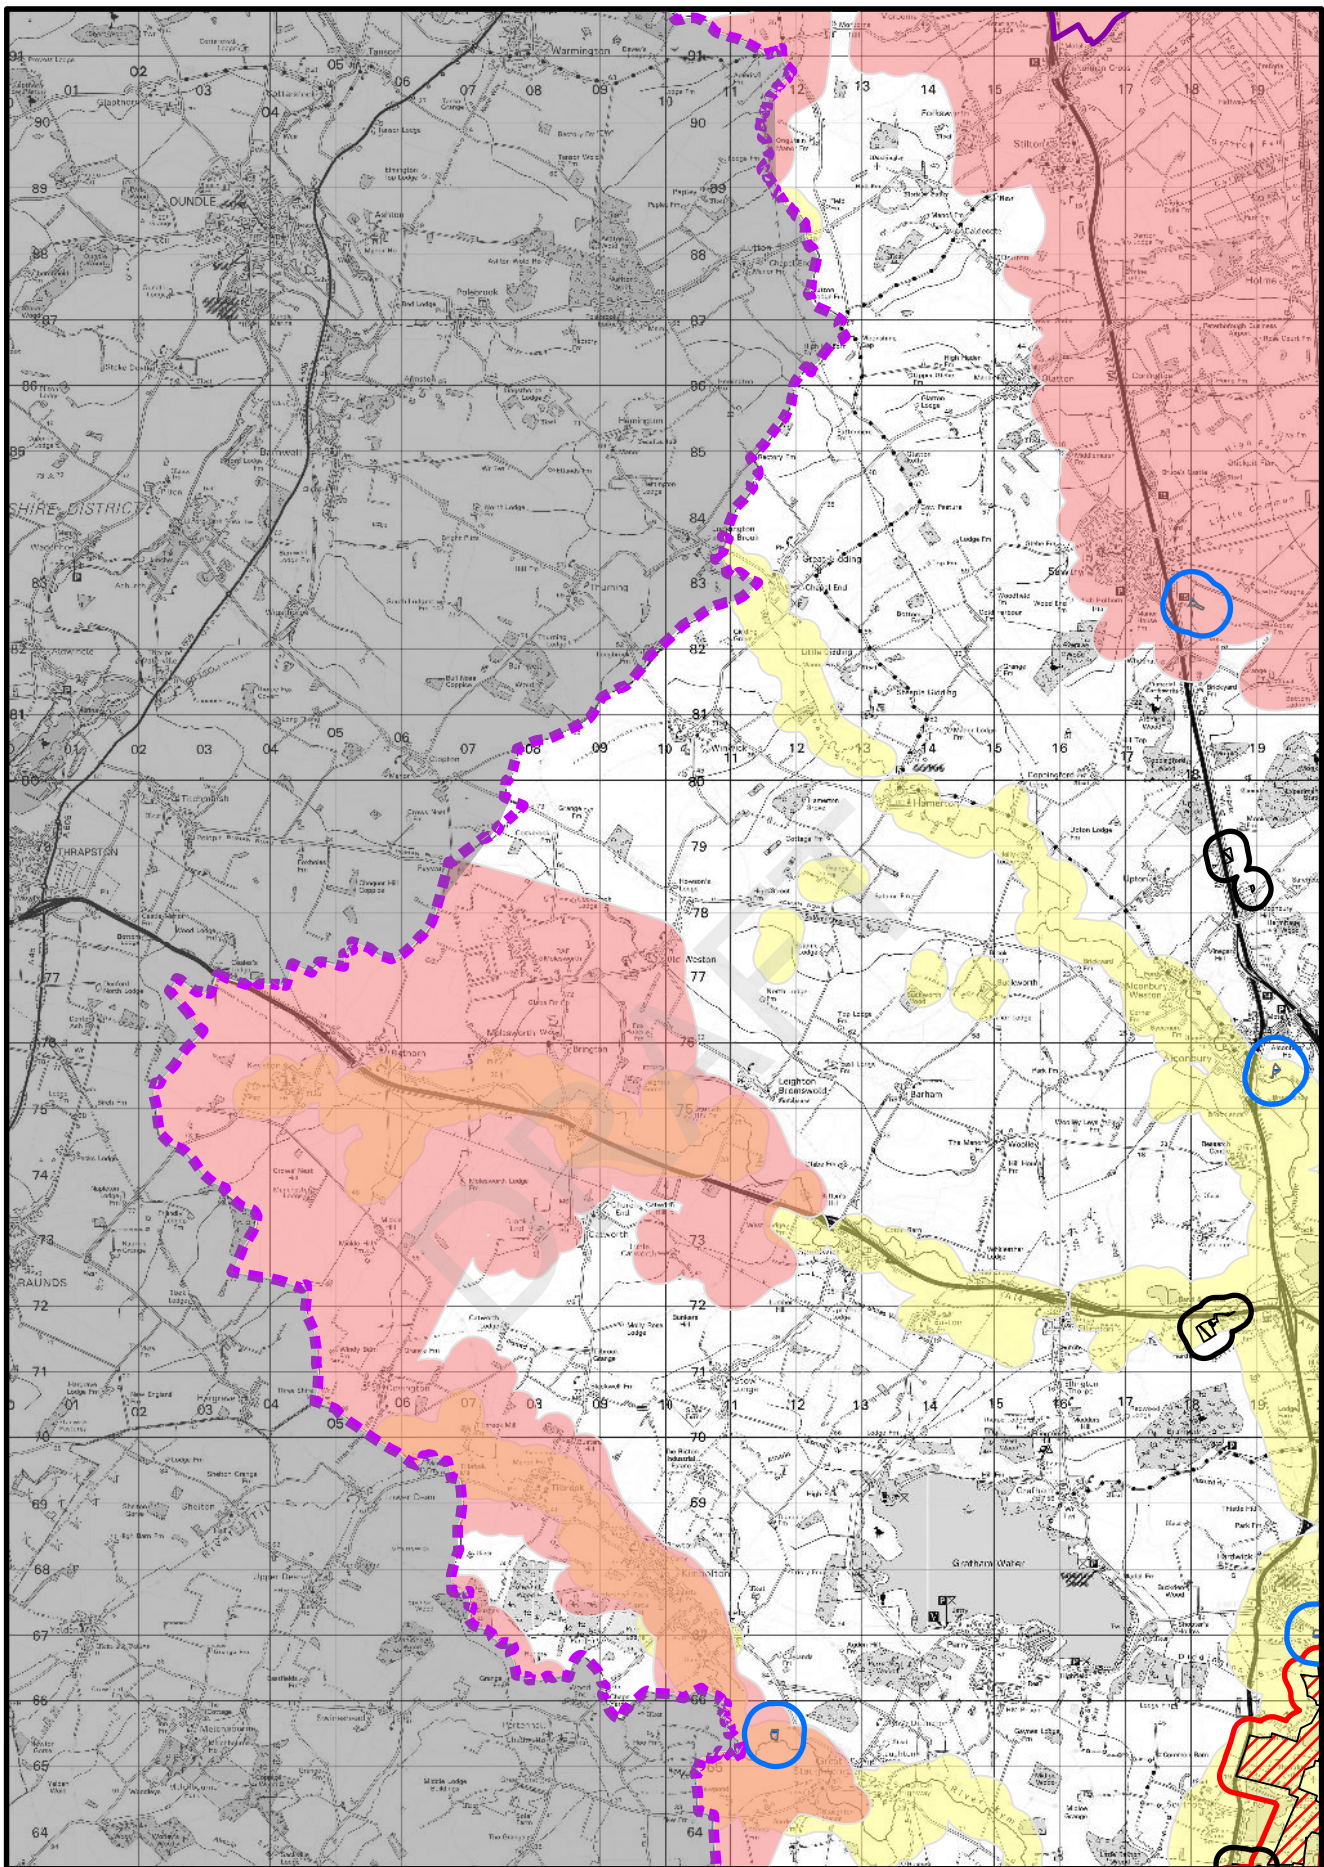

Cambridgeshire and Peterborough Minerals and Waste Local Plan 2036

Further Consultation Draft Policies Map

DRAFT

Map Key

-  MAA – Mineral Allocation Area
-  MDA – Mineral Development Area
-  WMA – Waste Management Area
-  TIA – Transport Infrastructure Area
-  WRA – Water Recycling Area

-  Plan Area Boundary

Scale: 1:400,000

Grid Plan
Cambridgeshire and Peterborough
Minerals & Waste Local Plan: Further Draft

Inset Map - 1

Scale: 1:115,000

Overview Map - A

Cambridgeshire and Peterborough Minerals & Waste Local Plan: Further Draft

Scale: 1:115,000

Overview Map - B

Cambridgeshire and Peterborough
Minerals & Waste Local Plan: Further Draft

N
 Scale: 1:115,000

Overview Map - C

Cambridgeshire and Peterborough
Minerals & Waste Local Plan: Further Draft

Scale: 1:115,000

Overview Map - D

Cambridgeshire and Peterborough
Minerals & Waste Local Plan: Further Draft

Inset Map - 7

Scale: 1:115,000

Overview Map - E

Cambridgeshire and Peterborough Minerals & Waste Local Plan: Further Draft