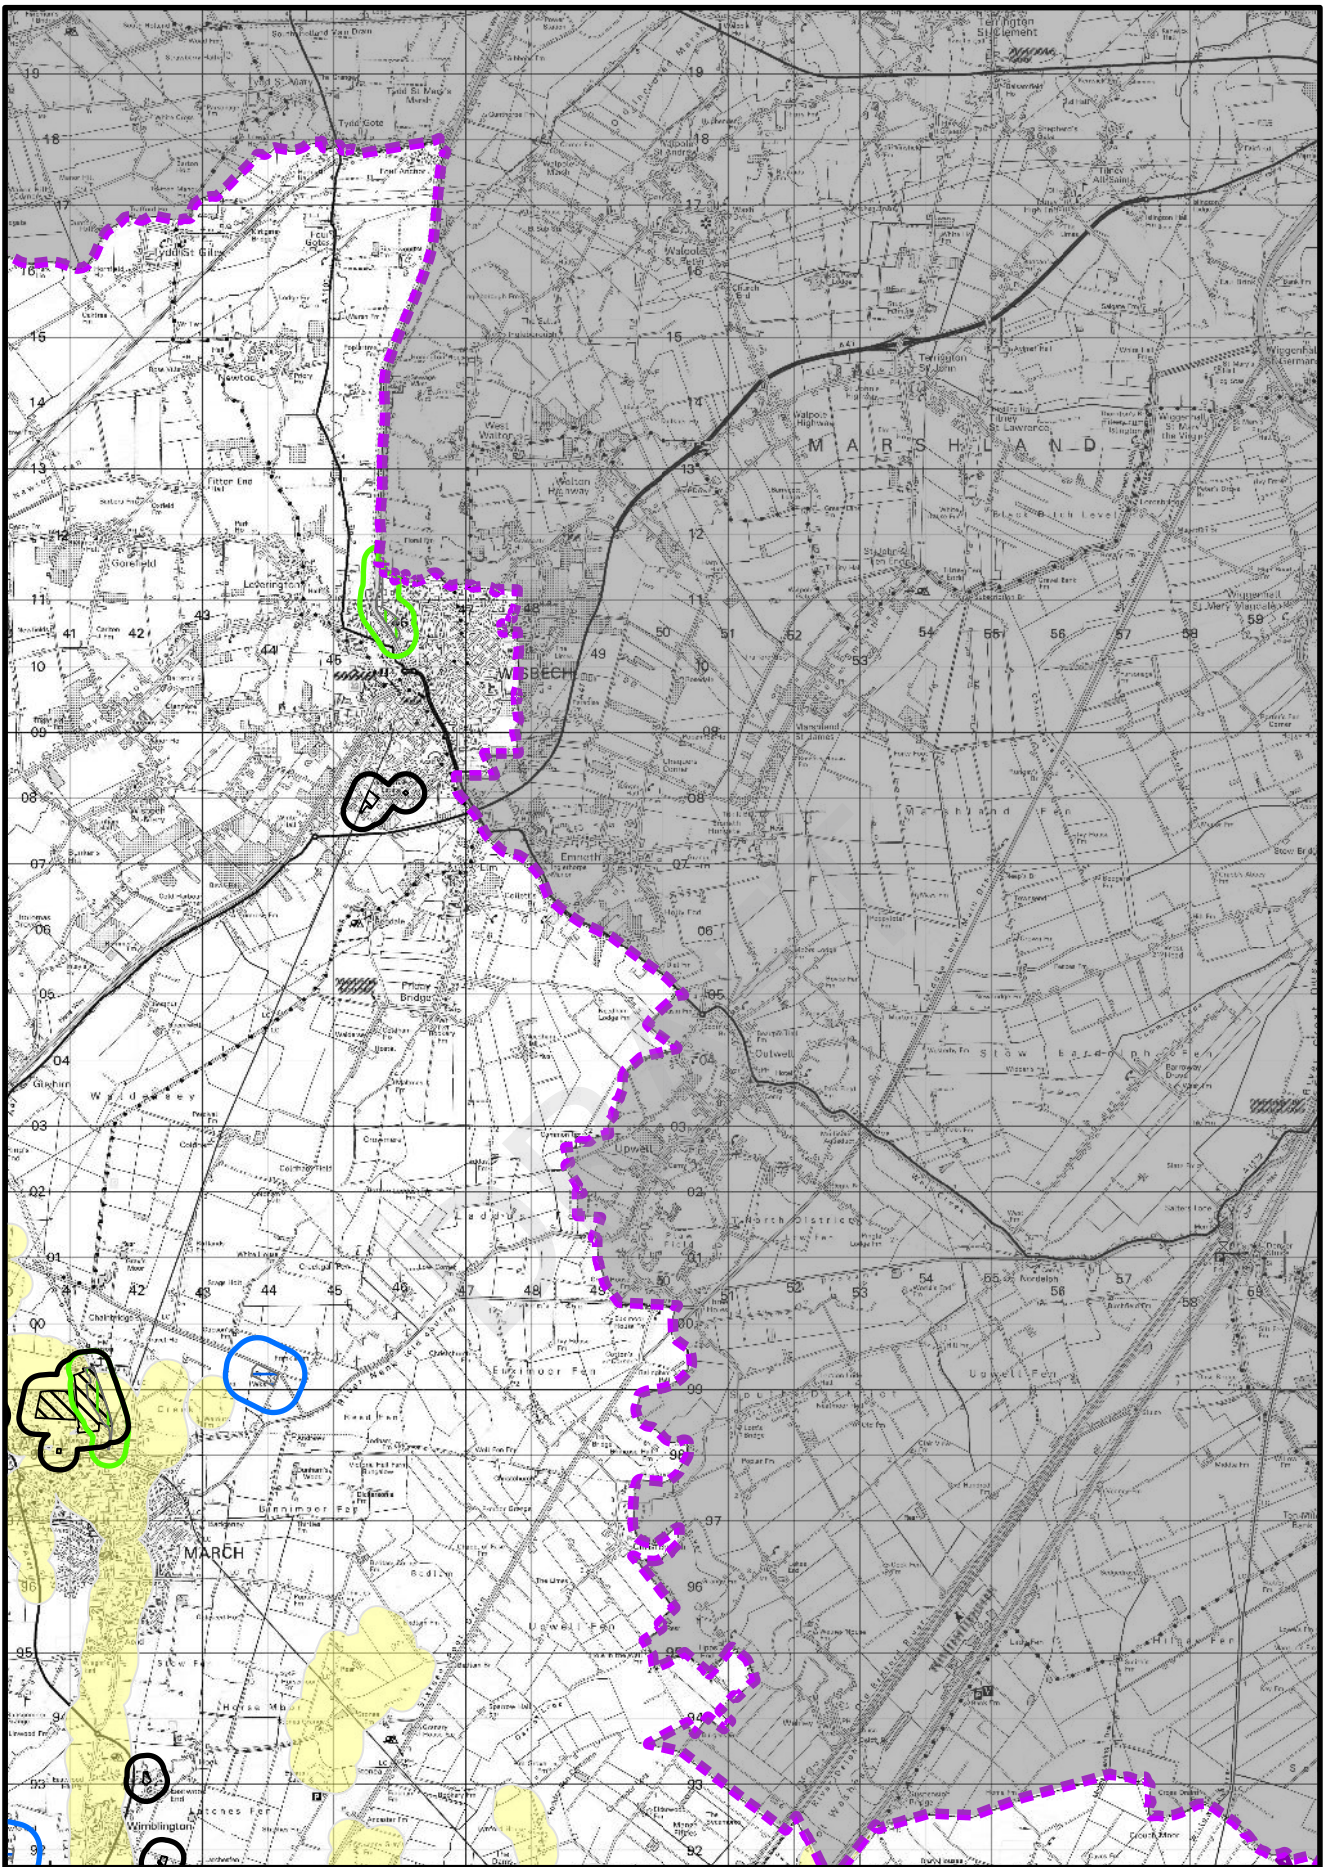

Cambridgeshire and Peterborough Minerals and Waste Local Plan 2036

Further Consultation Draft Policies Map

DRAFT

Map Key

-  MAA – Mineral Allocation Area
-  MDA – Mineral Development Area
-  WMA – Waste Management Area
-  TIA – Transport Infrastructure Area
-  WRA – Water Recycling Area

-  CA – Consultation Area (MAA, MDA)
-  CA – Consultation Area (WMA)
-  CA – Consultation Area (TIA)
-  CA – Consultation Area (WRA)
-  Settlement Boundary

-  MSA – Mineral Safeguarding Area (Brickclay)
-  MSA – Mineral Safeguarding Area (Chalk)
-  MSA – Mineral Safeguarding Area (Limestone)
-  MSA – Mineral Safeguarding Area (Sand and Gravel)

-  Plan Area Boundary

Scale: 1:400,000

Grid Plan
Cambridgeshire and Peterborough
Minerals & Waste Local Plan: Further Draft

Inset Map - 1

Scale: 1:115,000

Overview Map - A

Cambridgeshire and Peterborough Minerals & Waste Local Plan: Further Draft

Scale: 1:115,000

Overview Map - B

Cambridgeshire and Peterborough
Minerals & Waste Local Plan: Further Draft

N
 Scale: 1:115,000

Overview Map - C

Cambridgeshire and Peterborough
Minerals & Waste Local Plan: Further Draft