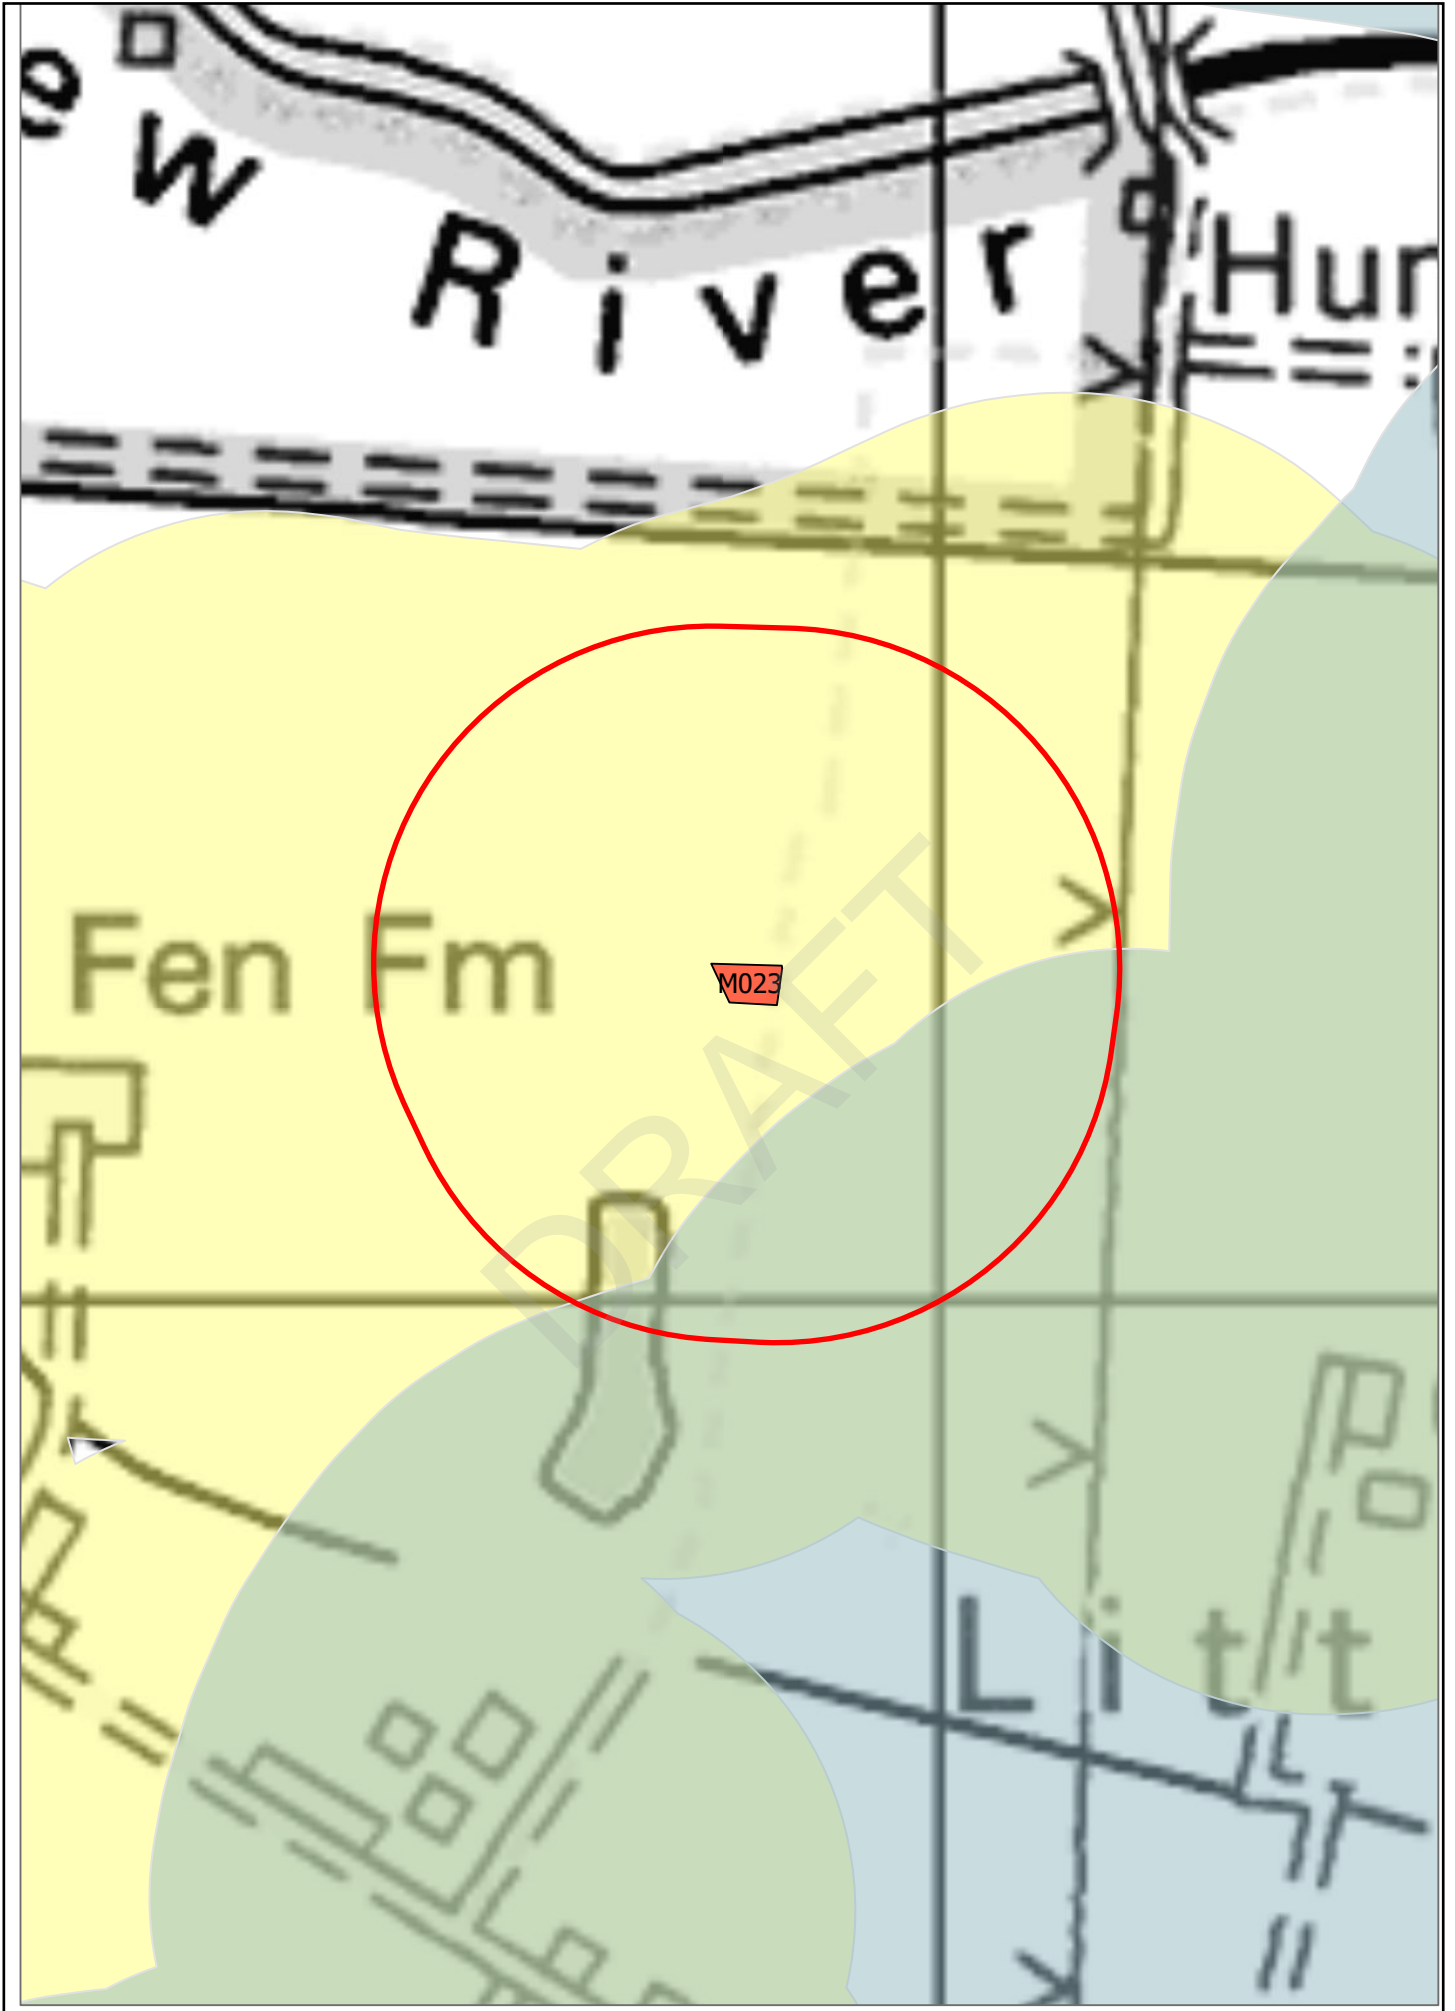

Cambridgeshire and Peterborough Minerals and Waste Local Plan 2036

Further Consultation Draft Policies Map

DRAFT

Map Key

-  MAA – Mineral Allocation Area
-  MDA – Mineral Development Area
-  WMA – Waste Management Area
-  TIA – Transport Infrastructure Area
-  WRA – Water Recycling Area

Inset Map - 1

Inset Map - 3

This page is intentionally left blank