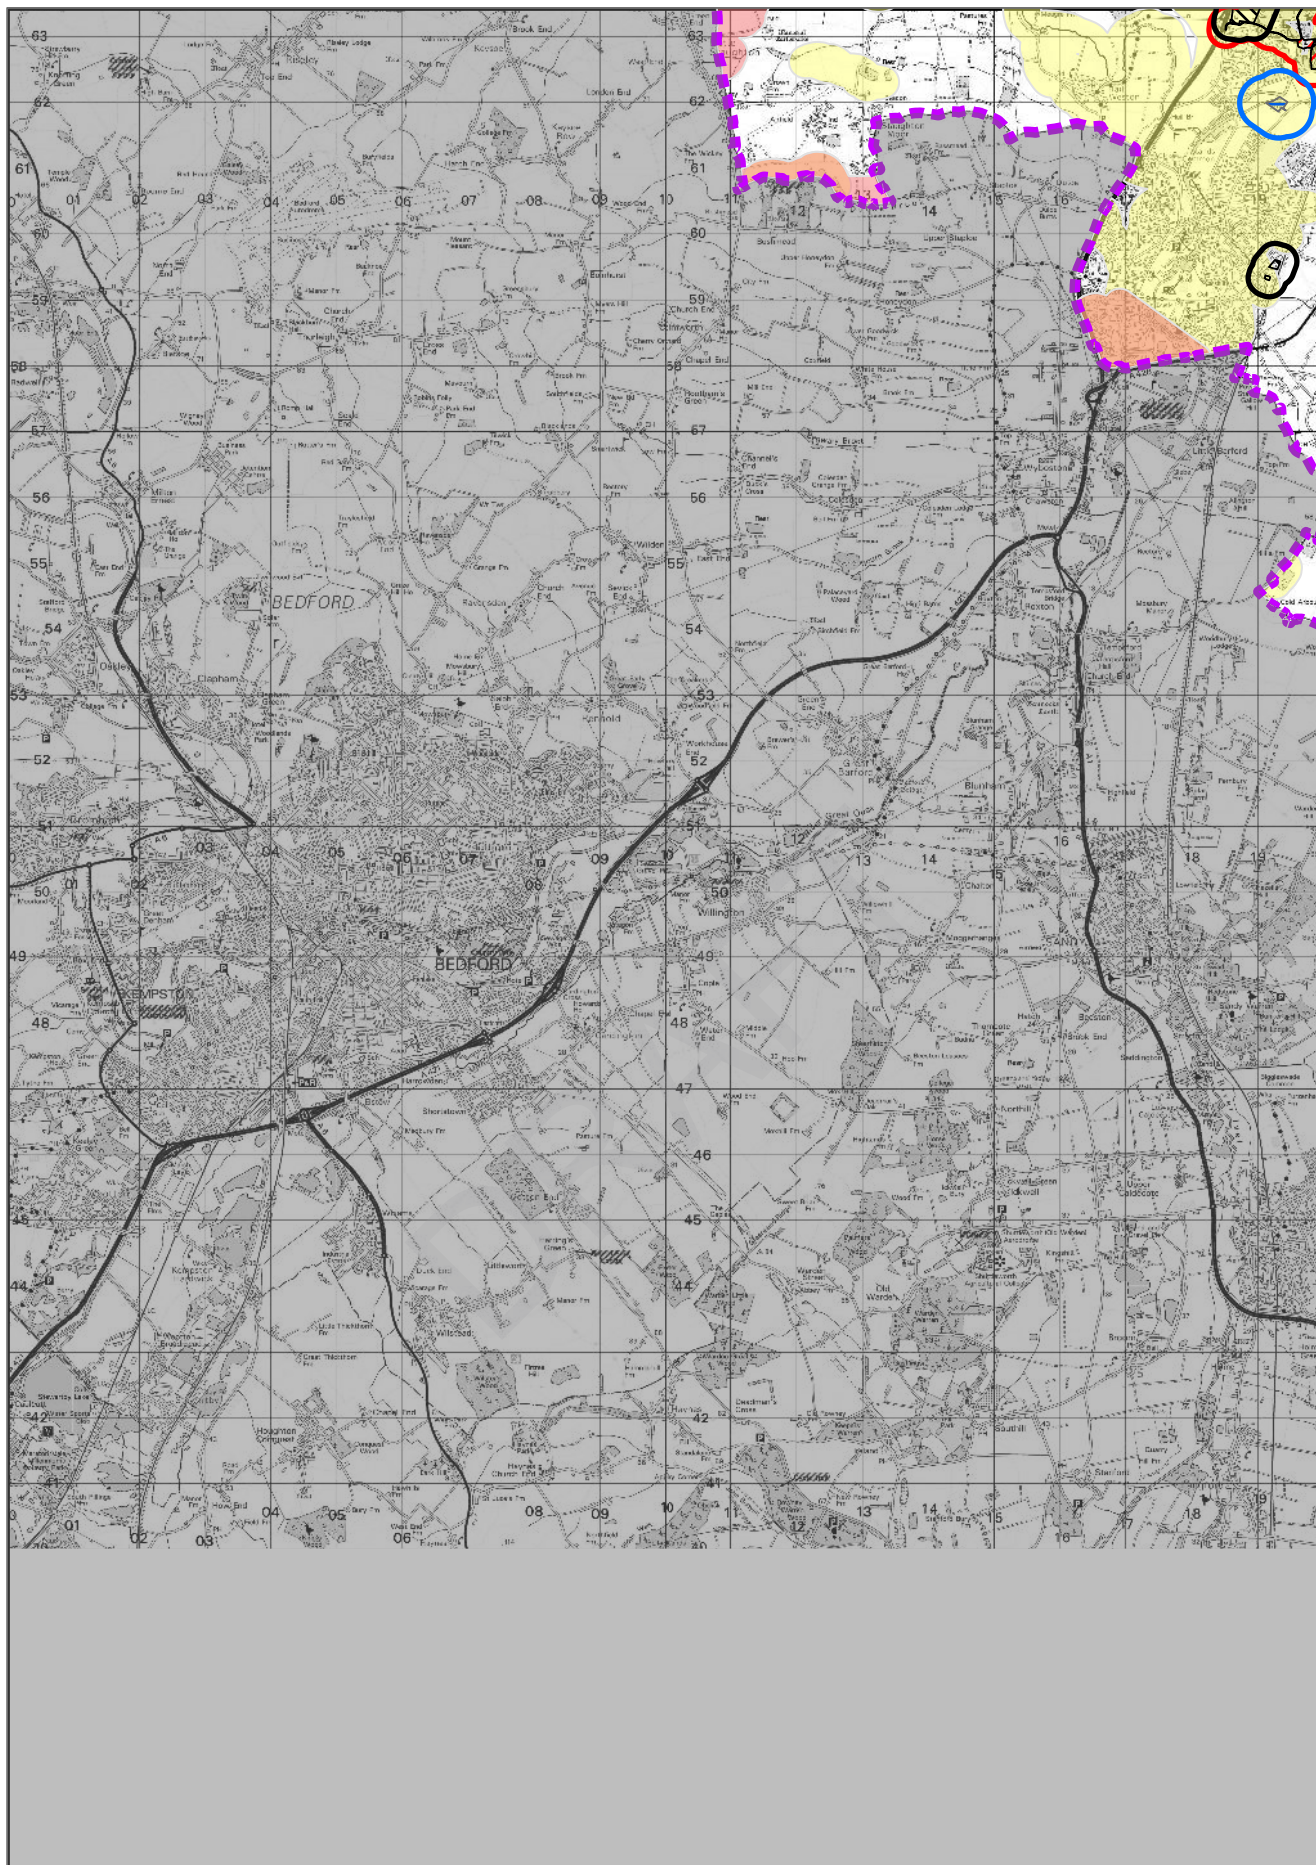

Cambridgeshire and Peterborough Minerals and Waste Local Plan 2036

Further Consultation Draft Policies Map

DRAFT

Map Key

-  MAA – Mineral Allocation Area
-  MDA – Mineral Development Area
-  WMA – Waste Management Area
-  TIA – Transport Infrastructure Area
-  WRA – Water Recycling Area

Scale: 1:115,000

Overview Map - D

Cambridgeshire and Peterborough
Minerals & Waste Local Plan: Further Draft

Inset Map - 7

Scale: 1:115,000

Overview Map - E

Cambridgeshire and Peterborough Minerals & Waste Local Plan: Further Draft

Scale: 1:115,000

Overview Map - F

Cambridgeshire and Peterborough Minerals & Waste Local Plan: Further Draft

Scale: 1:115,000

Overview Map - G

Cambridgeshire and Peterborough Minerals & Waste Local Plan: Further Draft

© OS Crown Copyright Licence 100024236

N
 Scale: 1:115,000

Overview Map - H

Cambridgeshire and Peterborough
 Minerals & Waste Local Plan: Further Draft

N
 Scale: 1:115,000

Overview Map - I

Cambridgeshire and Peterborough
 Minerals & Waste Local Plan: Further Draft